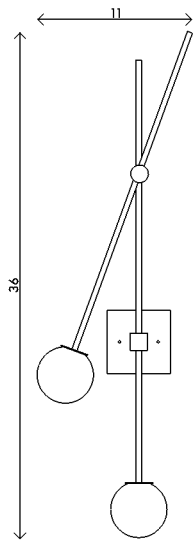

Bulb life	25,000 hrs
Dimming	0-100%. Wattage +/- 10% Lumen Values +/- 5Lms CRI +/- 5% Fully tested with LUTRON® DVCL, DVEL
Voltage	120 V / 240
Certification	UL, CE listed Damp rated

Handmade in Los Angeles
Hardwired