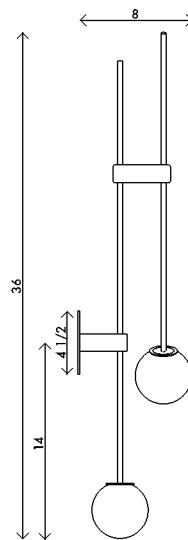

Bulb life	25,000 hrs
Dimming	0-100%. Wattage +/- 10% Lumen Values +/- 5Lms CRI +/- 5% Fully tested with LUTRON® DVCL, DVEL
Voltage	120 V / 240
Certification	UL, CE listed Damp rated

Handmade in Los Angeles
Hardwired