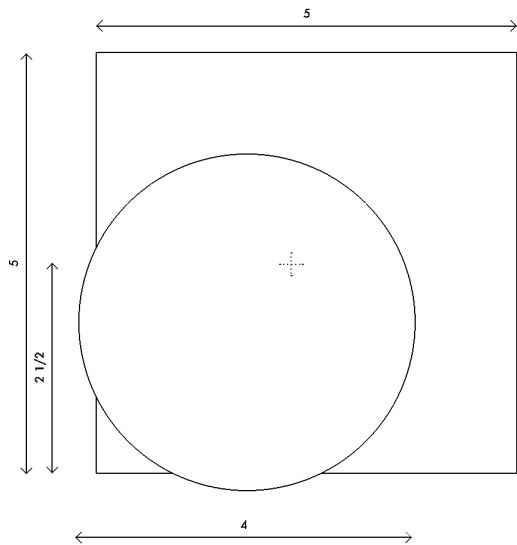

Materials Brass backplate with handblown opal sandblasted glass

Finishes ● Matte Black

● Satin Brass

Dimensions 5¼ in (13 cm) W x 4 in (10 cm) D x 5¼ in (13 cm) H

Weight 3 lbs (1.4 kg)

Packing X in (X cm) W x X in (X cm) D x X in (X cm) H
5 lbs (2.2 kg)

Backplate 5 in (12.7 cm) W x 1/8 in (.3 cm) D x 5 in (12.7 cm) H
J-box location indicated at center

Lamping 1 x G8 socket
G8 LED bulbs (provided)
3.8W 2700K
350 lm

Handmade in Los Angeles

Bulb life 25,000 hrs