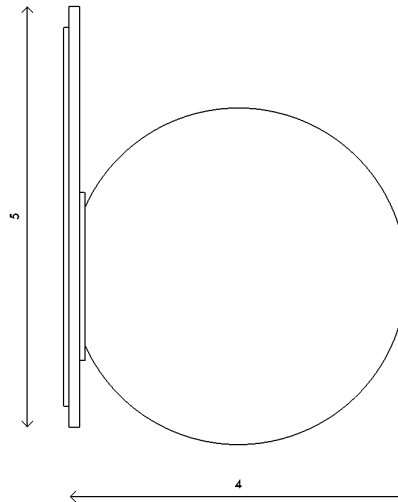

Materials Brass backplate with handblown opal sandblasted glass

Finishes ● Matte Black

● Satin Brass

Dimensions 5¼ in (13 cm) W x 4 in (10 cm) D x 5¼ in (13 cm) H

Weight 3 lbs (1.4 kg)

Packing X in (X cm) W x X in (X cm) D x X in (X cm) H
5 lbs (2.2 kg)

Backplate 5 in (12.7 cm) W x 1/8 in (.3 cm) D x 5 in (12.7 cm) H
J-box location indicated at center

Lamping 1 x G8 socket
G8 LED bulbs (provided)
3.8W 2700K
350 lm

Handmade in Los Angeles

Bulb life 25,000 hrs