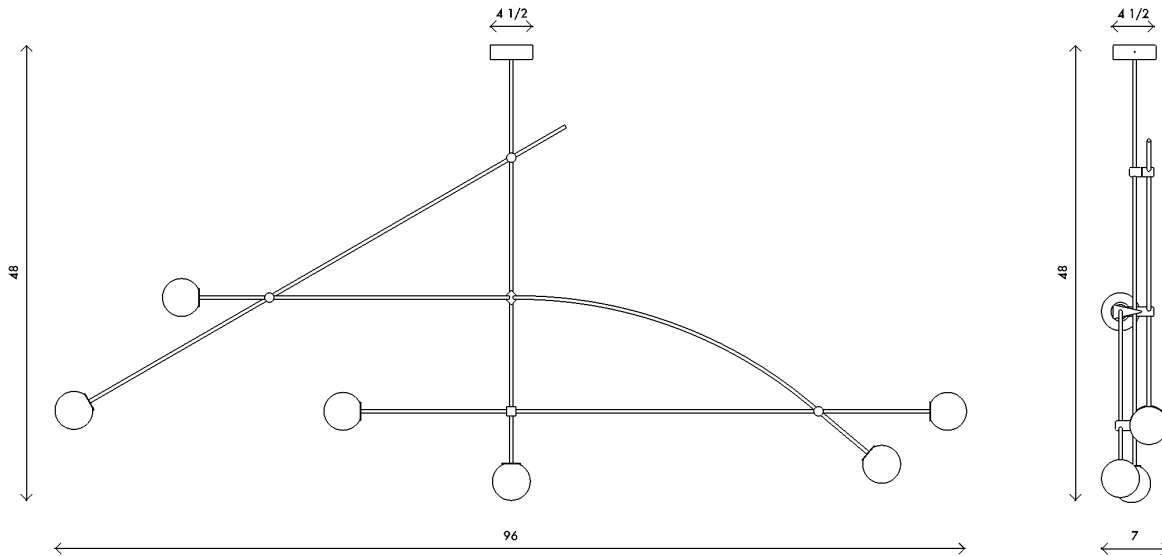

Materials	Brass with handblown opal sandblasted glass
Dimensions	96 in (244 cm) W x 7 in (18 cm) D x 48 in (122 cm) H
Weight	32 lbs (14.5 kg)
Packing	100 in (254 cm) W x 12 in (30.5 cm) D x 52 in (132 cm) H 36 lbs (16.3 kg)
Canopy	4½ in (11.4 cm) W x 1½ in (3.8 cm) D x 4½ in (11.4 cm) L
Drop height	48 in (122 cm) H Customizable upon request, not adjustable on site
Lamping	6 x G8 socket G8 LED bulb (provided) 2.5W 2700K 250 lm

- Finishes
- Matte Black
  - Satin Brass

Handmade in Los Angeles

Bulb life	25,000 hrs
Dimming	0-100%. Wattage +/- 10% Lumen Values +/- 5Lms CRI +/- 5% Fully tested with LUTRON® DVCL, DVEL
Voltage	120 V / 240
Certification	UL, CE listed Damp rated
	Handmade in Los Angeles Hardwired