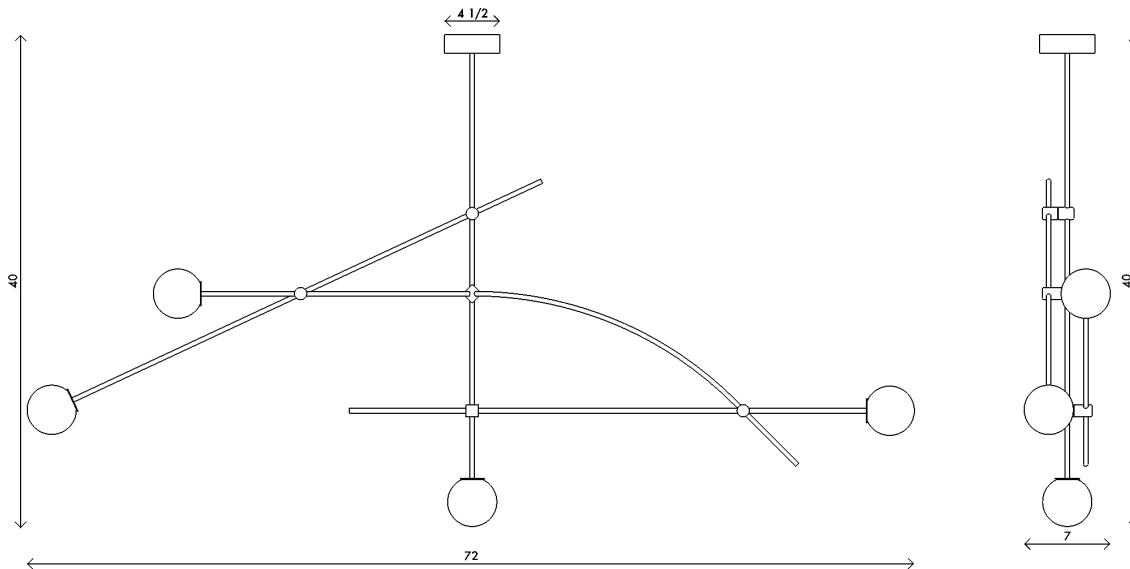

Materials	Brass with handblown opal sandblasted glass
Dimensions	72 in (183 cm) W x 7 in (18 cm) D x 40 in (102 cm) H
Weight	22 lbs (10 kg)
Packing	76 in (193 cm) W x 12 in (30.5 cm) D x 44 in (111.8 cm) H 26 lbs (11.8 kg)
Canopy	4½ in (11.4 cm) W x 1½ in (3.8 cm) D x 4½ in (11.4 cm) L
Drop height	40 in (101.6 cm) H Customizable upon request, not adjustable on site
Lamping	4 x G8 socket G8 LED bulbs (provided) 2.5W 2700K 250 lm

- Finishes
- Matte Black
 - Satin Brass

Handmade in Los Angeles

Bulb life	25,000 hrs
Dimming	0-100%. Wattage +/- 10% Lumen Values +/- 5Lms CRI +/- 5% Fully tested with LUTRON® DVCL, DVCL
Voltage	120 V / 240
Certification	UL, CE listed Damp rated