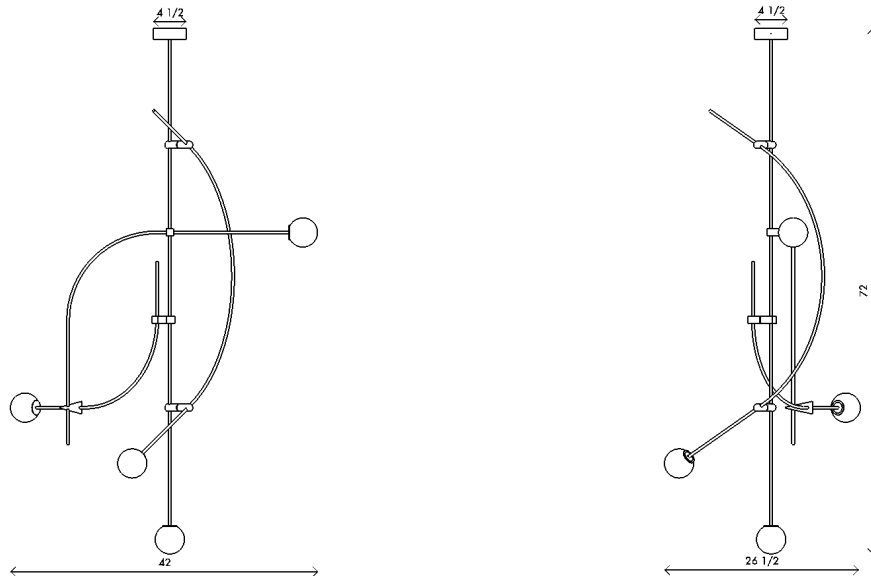

Materials	Brass with handblown opal sandblasted glass
Dimensions	44 in (112 cm) W x 27 in (69 cm) D x 72 in (183 cm) H
Weight	22 lbs (10 kg)
Packing	48 in (121.9 cm) W x 32 in (81 cm) D x 76 in (193 cm) H 26 lbs (11.8 kg)
Canopy	4½ in (11.4 cm) W x 1½ in (3.8 cm) D x 4½ in (11.4 cm) L
Drop height	72 in (183 cm) H Customizable upon request, not adjustable on site
Lamping	4 x G8 socket G8 LED bulb (provided) 2.5W 2700K 250 lm

- Finishes
- Matte Black
 - Satin Brass

Handmade in Los Angeles

Bulb life	25,000 hrs
Dimming	0-100%. Wattage +/- 10% Lumen Values +/- 5Lms CRI +/- 5% Fully tested with LUTRON® DVCL, DVCL
Voltage	120 V / 240
Certification	UL, CE listed Damp rated
	Handmade in Los Angeles Hardwired