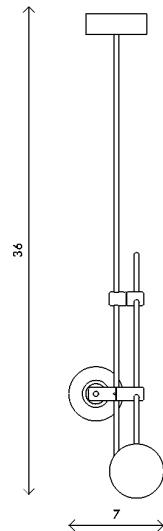

Materials	Brass with handblown opal sandblasted glass
Dimensions	48 in (122 cm) W x 7 in (18 cm) D x 36 in (91 cm) H
Weight	14 lbs (6.4 kg)
Packing	52 in (132 cm) W x 12 in (30.5 cm) D x 40 in (101.6 cm) H 18 lbs (8.1 kg)
Canopy	4½ in (11.4 cm) W x 1½ in (3.8 cm) D x 4½ in (11.4 cm) L
Drop height	36 in (91.4 cm) H Customizable upon request, not adjustable on site
Lamping	2 x G8 socket G8 LED bulb (provided) 2.5W 2700K 250 lm

- Finishes
- Matte black
 - Satin brass

Handmade in Los Angeles

Bulb life	25,000 hrs
Dimming	0-100%. Wattage +/- 10% Lumen Values +/- 5Lms CRI +/- 5% Fully tested with LUTRON® DVCL, DVEL
Voltage	120 V / 240
Certification	UL, CE listed Damp rated
	Handmade in Los Angeles Hardwired