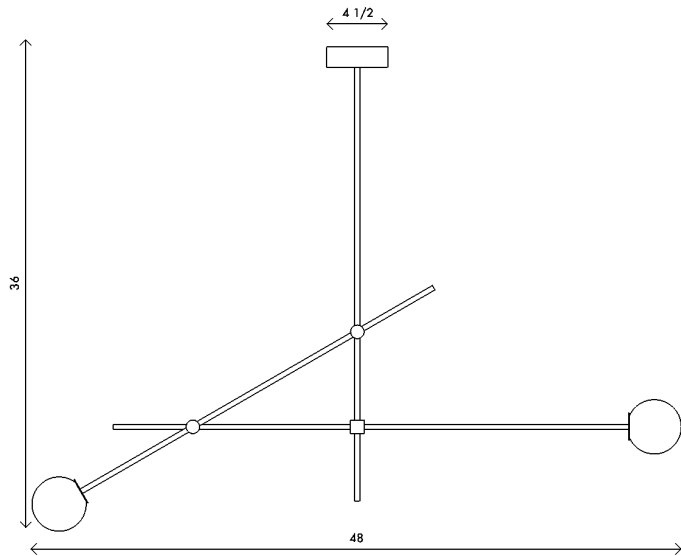

Materials	Brass with handblown opal sandblasted glass
Dimensions	48 in (122 cm) W x 7 in (18 cm) D x 36 in (91 cm) H
Weight	14 lbs (6.4 kg)
Packing	52 in (132 cm) W x 12 in (30.5 cm) D x 40 in (101.6 cm) H 18 lbs (8.1 kg)
Canopy	4½ in (11.4 cm) W x 1½ in (3.8 cm) D x 4½ in (11.4 cm) L
Drop height	36 in (91.4 cm) H Customizable upon request, not adjustable on site
Lamping	2 x G8 socket G8 LED bulb (provided) 2.5W 2700K 250 lm

- Finishes
- Matte black
 - Satin brass

Handmade in Los Angeles

Bulb life	25,000 hrs
Dimming	0-100%. Wattage +/- 10% Lumen Values +/- 5Lms CRI +/- 5% Fully tested with LUTRON® DVCL, DVEL
Voltage	120 V / 240
Certification	UL, CE listed Damp rated
	Handmade in Los Angeles Hardwired