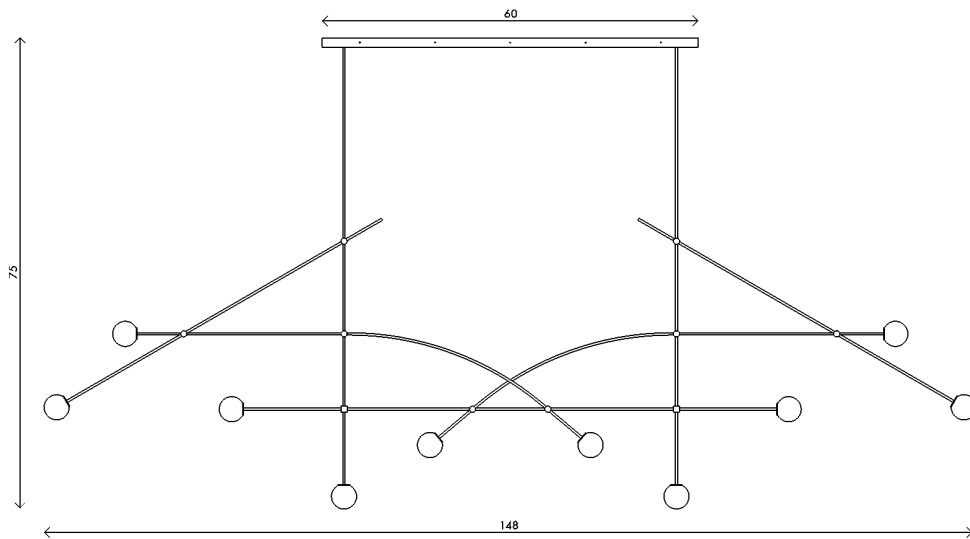

Materials	Brass with handblown opal sandblasted glass
Dimensions	148 in (376 cm) W x 10 in (25.5 cm) D x 60 in (152.5 cm) H
Weight	95 lbs (43 kg)
Packing	White glove delivery 99 lbs (44.9 kg)
Canopy	8 in (20.3 cm) W x 1½ in (3.8 cm) D x 60 in (152.4 cm) L
Drop height	75 in (190.5 cm) H Customizable upon request, not adjustable on site
Lamping	10 x G8 socket G8 LED bulb (provided) 2.5W 2700K 250 lm

Finishes

- Matte Black
- Satin Brass

Handmade in Los Angeles

Bulb life	25,000 hrs
Dimming	0-100%. Wattage +/- 10% Lumen Values +/- 5Lms CRI +/- 5% Fully tested with LUTRON® DVCL, DVEL
Voltage	120 V / 240
Certification	UL, CE listed
	Handmade in Los Angeles Hardwired Assembly required