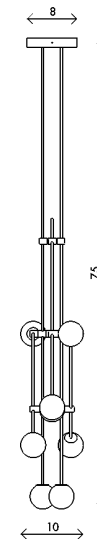

Materials	Brass with handblown opal sandblasted glass
Dimensions	148 in (376 cm) W x 10 in (25.5 cm) D x 60 in (152.5 cm) H
Weight	95 lbs (43 kg)
Packing	White glove delivery 99 lbs (44.9 kg)
Canopy	8 in (20.3 cm) W x 1½ in (3.8 cm) D x 60 in (152.4 cm) L
Drop height	75 in (190.5 cm) H Customizable upon request, not adjustable on site
Lamping	10 x G8 socket G8 LED bulb (provided) 2.5W 2700K 250 lm

Finishes

- Matte Black
- Satin Brass

Handmade in Los Angeles

Bulb life	25,000 hrs
Dimming	0-100%. Wattage +/- 10% Lumen Values +/- 5Lms CRI +/- 5% Fully tested with LUTRON® DVCL, DVEL
Voltage	120 V / 240
Certification	UL, CE listed
	Handmade in Los Angeles Hardwired Assembly required