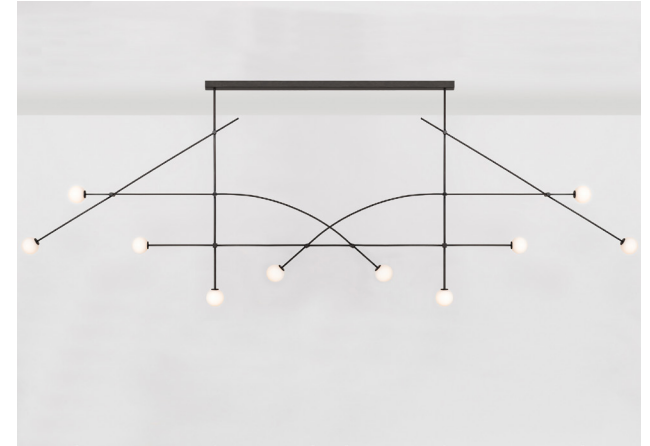

Materials	Brass with handblown opal sandblasted glass
Dimensions	148 in (376 cm) W x 10 in (25.5 cm) D x 60 in (152.5 cm) H
Weight	95 lbs (43 kg)
Packing	White glove delivery 99 lbs (44.9 kg)
Canopy	8 in (20.3 cm) W x 1½ in (3.8 cm) D x 60 in (152.4 cm) L
Drop height	75 in (190.5 cm) H Customizable upon request, not adjustable on site
Lamping	10 x G8 socket G8 LED bulb (provided) 2.5W 2700K 250 lm

Finishes

- Matte Black
- Satin Brass

Handmade in Los Angeles

Bulb life	25,000 hrs
Dimming	0-100%. Wattage +/- 10% Lumen Values +/- 5Lms CRI +/- 5% Fully tested with LUTRON® DVCL, DVEL
Voltage	120 V / 240
Certification	UL, CE listed
	Handmade in Los Angeles Hardwired Assembly required