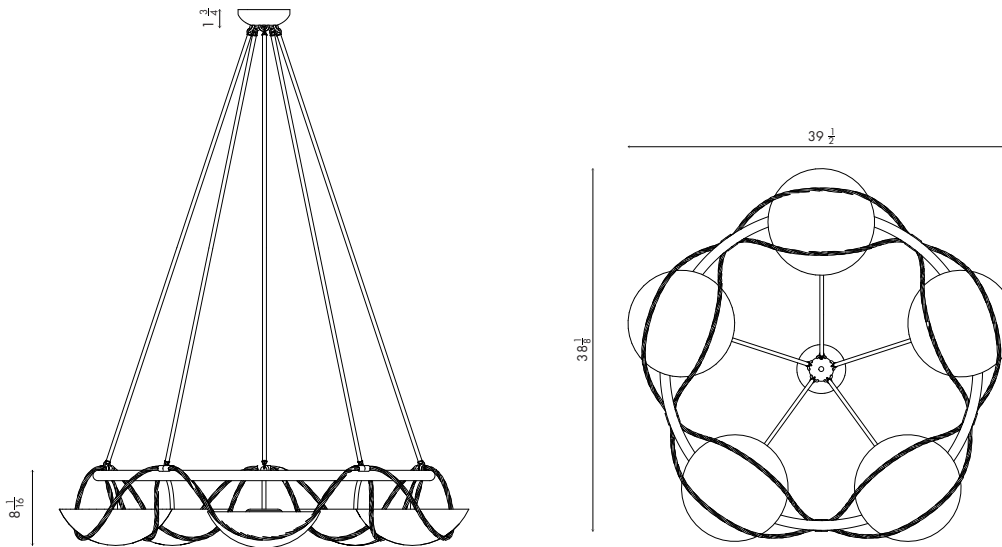

Materials	Brass and Alabaster
Dimensions	39½ in (100.3 cm) W x 38⅞ in (96.8 cm) D x 8¼ in (20.4 cm) H
Weight	35 lbs (15.8 kg)
Packing	48 in (121.9 cm) W x 40 in (101.6 cm) D x 26 in (66 cm) H 14 in (35.5 cm) W x 14 in (35.5 cm) D x 20 in (50.8 cm) H
Canopy	5 in (11.4 cm) W x 1¾ in (4.4 cm) D x 5 in (11.4 cm) L
Drop height	Customizable upon request, not adjustable on site
Lamping	AC engine (provided) 10W 2700K 831 lm

Finishes	● Satin brass
	● Antique brass
	● Antique nickle
	● Alabaster

Handmade in Los Angeles

Bulb life	60,000 hrs
Dimming	(TRIAC) or (ELV) / 100% ~ 10% 0-100%. Wattage +/- 10% Lumen Values +/- 5Lms CRI +/- 5% Fully tested with LUTRON® DVCL, DVEL
Voltage	Universal voltage (120~277) AC engine
Certification	UL, CE listed, RoHS compliant, CEC JA8-2016
	Handmade in Los Angeles Hardwired