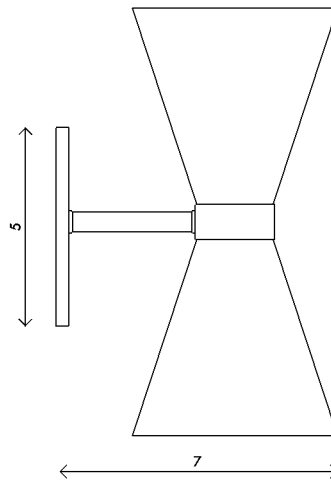

Materials	Steel with brass accents
Dimensions	5 in (13 cm) W x 7 in (18 cm) D x 11 in (28 cm) H
Weight	4 lbs (1.8 kg)
Packing	12 in (30.5 cm) W x 12 in (30.5 cm) D x 14 in (35.6 cm) H 8 lbs (3.6 kg)
Backplate	5 in (13 cm) DIA x ½ in (1.5 cm) D J-box location indicated at center
Lamping	2 x E12 socket G16.5 LED bulb (not provided) 3.8W 2700K 350 lm

Finishes	● Matte Black
	● Satin Brass

Handmade in Los Angeles

Bulb life	15,000 hrs
Dimming	0-100%. Wattage +/- 10% Lumen Values +/- 5Lms CRI +/- 5% Fully tested with LUTRON© DVCL, DVEL
Voltage	120 V / 240
Certification	UL, CE listed
	Handmade in Los Angeles Hardwired