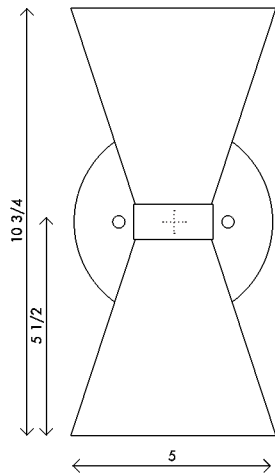

Bulb life	15,000 hrs
Dimming	0-100%. Wattage +/- 10% Lumen Values +/- 5Lms CRI +/- 5% Fully tested with LUTRON© DVCL, DVEL
Voltage	120 V / 240
Certification	UL, CE listed
	Handmade in Los Angeles Hardwired