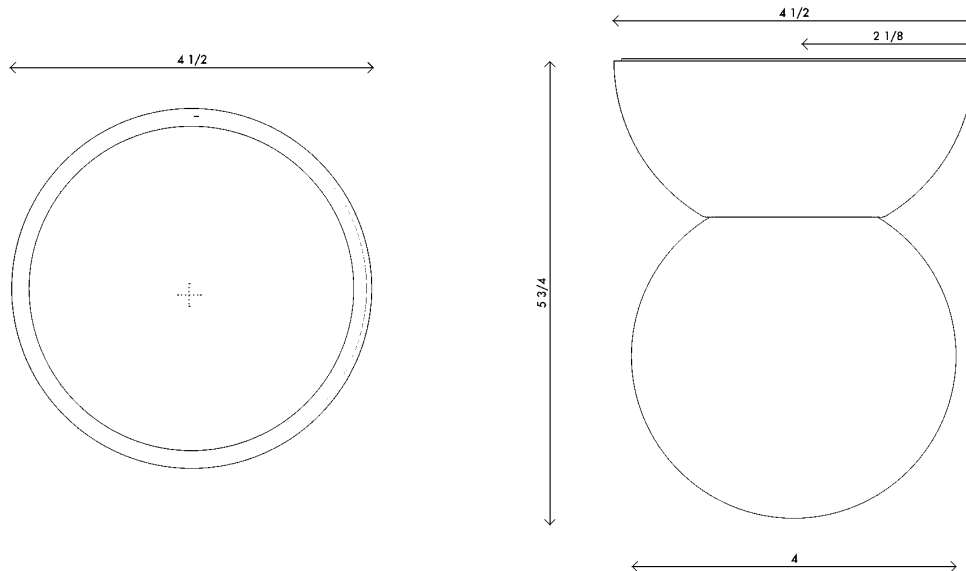

Bulb life	25,000 hrs
Dimming	0-100%. Wattage +/- 10% Lumen Values +/- 5Lms CRI +/- 5% Fully tested with LUTRON® DVCL, DVCL
Voltage	120 V / 240
Certification	UL, CE listed Wet rated

Handmade in Los Angeles
Hardwired
Assembly required