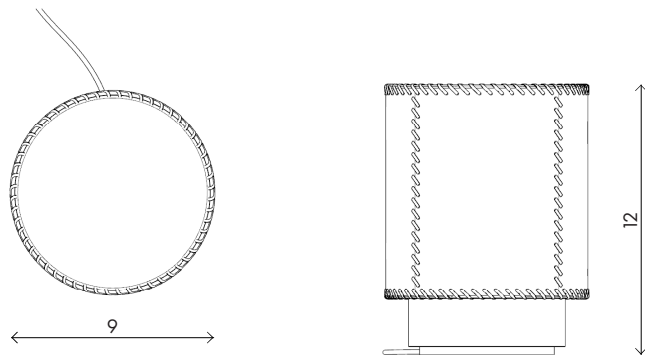

Bulb life 15,000 hrs

Dimming 10-100%. Wattage +/- 10%
Lumen Values +/- 5Lms
CRI +/- 5%
Fully tested with LUTRON® DVCL, DVEL

Voltage 120 V / 240

Certification UL, CE listed

Type Plug In