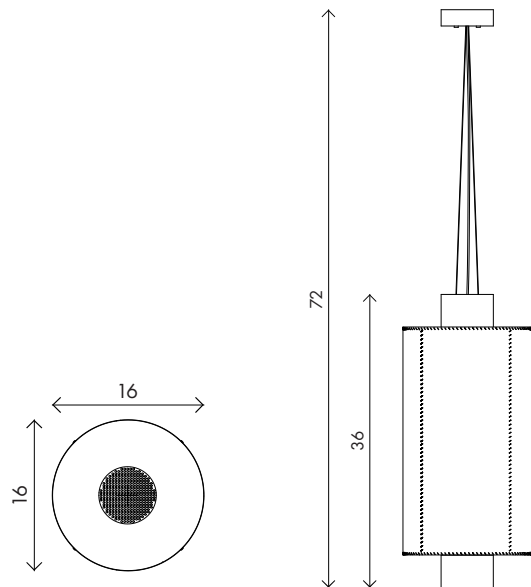

Materials Parchment lampshade with hand-stitched leather lace and hand-finished brass hardware

Flat glass with perforated leather diffuser

Dimensions 16 in (40.6cm) W x 16 in (40.6cm) D x 36 in (71.1 cm) H

Canopy 6" D x 2" H  
j-box location on center

Drop Height 72" H  
Adjustable on-site

Lamping 8 Medium base socket

Finishes  Satin Brass

 Polished Brass

Shade  Parchment with Leather Lace

Handmade in Los Angeles

Materials	Parchment lampshades with hand-stitched leather lace and hand finished brass hardware
Dimensions	16 in (40.6cm) W x 16 in (40.6cm) D x 28 in (71.1 cm) H
Canopy	6" D x 2" H j-box location on center
Drop Height	62" H adjustable on site
Lamping	4 Medium base socket