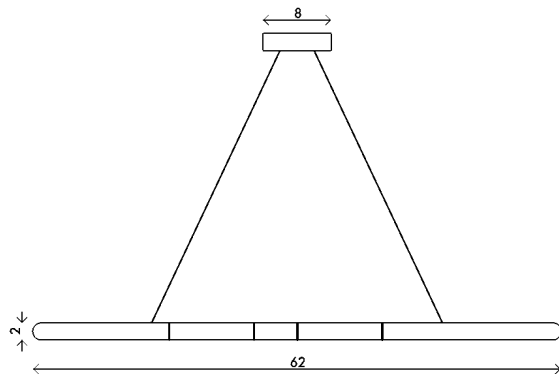

Bulb life 15,000 hrs

Dimming 0-100%. Wattage +/- 10%
Lumen Values +/- 5Lms
CRI +/- 5%
Fully tested with LUTRON® DVCL, DVEL

Voltage 120 V / 240

Certification UL, CE listed

Handmade in Los Angeles
Hardwired
Assembly required