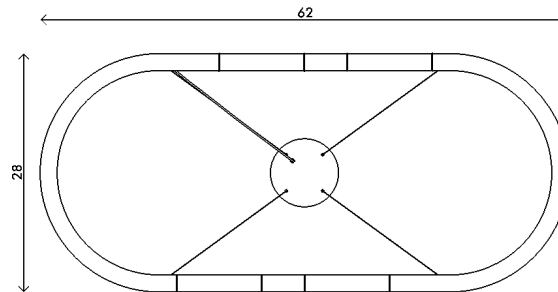

Bulb life 15,000 hrs

Dimming 0-100%. Wattage +/- 10%
Lumen Values +/- 5Lms
CRI +/- 5%
Fully tested with LUTRON® DVCL, DVEL

Voltage 120 V / 240

Certification UL, CE listed

Handmade in Los Angeles
Hardwired
Assembly required