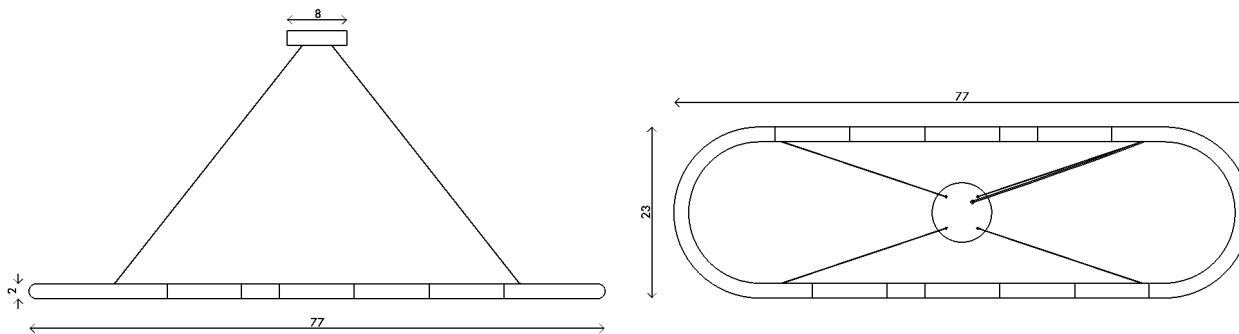

Bulb life 15,000 hrs

Dimming 0-100%. Wattage +/- 10%
Lumen Values +/- 5Lms
CRI +/- 5%
Fully tested with LUTRON® DVCL, DVCL

Voltage 120 V / 240

Certification UL, CE listed

Handmade in Los Angeles
Hardwired
Assembly required