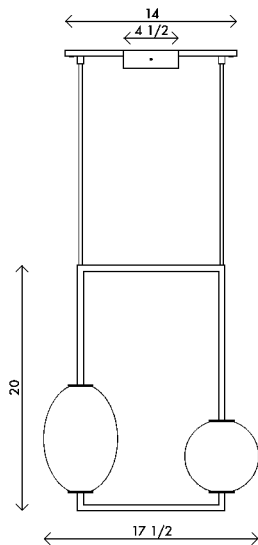

Materials	Brass with handblown opal sandblasted glass 6' black cloth cord Customizable drop height
Dimensions	17½ in (44.5 cm) W x 6 in (15.25 cm) D x 20 in (51 cm) H
Weight	16 lbs (7.3 kg)
Packing	22 in (55.9 cm) W x 12 in (30.5 cm) D x 22 in (55.9 cm) H 20 lbs (9.1 kg)
Canopy	4½ in (11.4 cm) W x 1½ in (3.8 cm) D x 4½ in (11.4 cm) H
Drop height	36 in (91.4 cm) H Custom upon request, adjustable on site
Lamping	2 x G9 socket G9 LED bulbs (provided) 2.5W 2700K 250 lm

Finishes	● Matte Black
	● Satin Brass

Handmade in Los Angeles

Bulb life	25,000 hrs
Dimming	0-100%. Wattage +/- 10% Lumen Values +/- 5Lms CRI +/- 5% Fully tested with LUTRON© DVCL, DVCL
Voltage	120 V / 240
Certification	UL, CE listed
	Handmade in Los Angeles Hardwired Assembly required