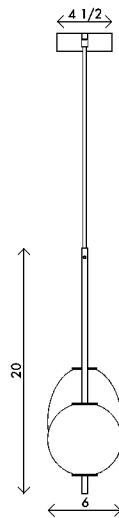

Materials	Brass with handblown opal sandblasted glass 6' black cloth cord Customizable drop height
Dimensions	17½ in (44.5 cm) W x 6 in (15.25 cm) D x 20 in (51 cm) H
Weight	16 lbs (7.3 kg)
Packing	22 in (55.9 cm) W x 12 in (30.5 cm) D x 22 in (55.9 cm) H 20 lbs (9.1 kg)
Canopy	4½ in (11.4 cm) W x 1½ in (3.8 cm) D x 4½ in (11.4 cm) H
Drop height	36 in (91.4 cm) H Custom upon request, adjustable on site
Lamping	2 x G9 socket G9 LED bulbs (provided) 2.5W 2700K 250 lm

Finishes	● Matte Black
	● Satin Brass

Handmade in Los Angeles

Bulb life	25,000 hrs
Dimming	0-100%. Wattage +/- 10% Lumen Values +/- 5Lms CRI +/- 5% Fully tested with LUTRON© DVCL, DVCL
Voltage	120 V / 240
Certification	UL, CE listed
	Handmade in Los Angeles Hardwired Assembly required