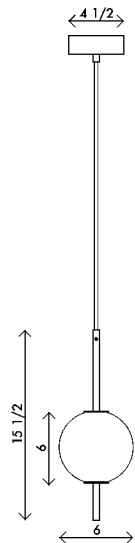

Bulb life	25,000 hrs
Dimming	0-100%. Wattage +/- 10% Lumen Values +/- 5Lms CRI +/- 5% Fully tested with LUTRON© DVCL, DVEL

Voltage 120 V / 240

Certification UL, CE listed

Handmade in Los Angeles
Hardwired
Assembly required