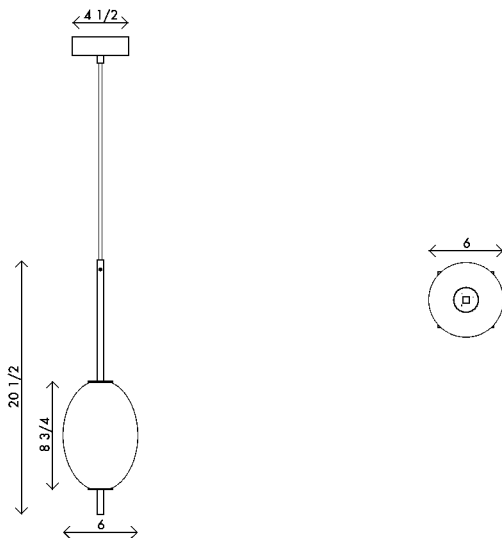

Materials	Brass with handblown opal sandblasted glass 6' black cloth cord Customizable drop height
Dimensions	6 in (15.25 cm) W x 6 in (15.25 cm) D x 18½ in (47 cm) H
Weight	10 lbs (4.5 kg)
Packing	20 in (50.8 cm) W x 12 in (30.5 cm) D x 20 in (50.8 cm) H 14 lbs (6.4 kg)
Canopy	4½ in (11.4 cm) W x 1½ in (3.8 cm) D x 4½ in (11.4 cm) H
Drop height	36 in (91.4 cm) H Custom upon request, adjustable on site
Lamping	1 x G9 socket G9 LED bulbs (provided) 2.5W 2700K 250 lm

Finishes	● Matte Black
	● Satin Brass

Handmade in Los Angeles

Bulb life	25,000 hrs
Dimming	0-100%. Wattage +/- 10% Lumen Values +/- 5Lms CRI +/- 5% Fully tested with LUTRON® DVCL, DVCL

Voltage 120 V / 240

Certification UL, CE listed

Handmade in Los Angeles
Hardwired
Assembly required

Materials	Brass with handblown opal sandblasted glass 6' black cloth cord Customizable drop height
Dimensions	6 in (15.25 cm) W x 6 in (15.25 cm) D x 12½ in (32 cm) H
Weight	8 lbs (3.6 kg)
Packing	20 in (50.8 cm) W x 12 in (30.5 cm) D x 20 in (50.8 cm) H 12 lbs (5.4 kg)
Canopy	4½ in (11.4 cm) W x 1½ in (3.8 cm) D x 4½ in (11.4 cm) H
Drop height	36 in (91.4 cm) H Custom upon request, adjustable on site
Lamping	1 x G9 socket G9 LED bulbs (provided) 2.5W 2700K 250 lm

Finishes	● Matte Black
	● Satin Brass

Handmade in Los Angeles

Bulb life	25,000 hrs
Dimming	0-100%. Wattage +/- 10% Lumen Values +/- 5Lms CRI +/- 5% Fully tested with LUTRON© DVCL, DVEL

Voltage 120 V / 240