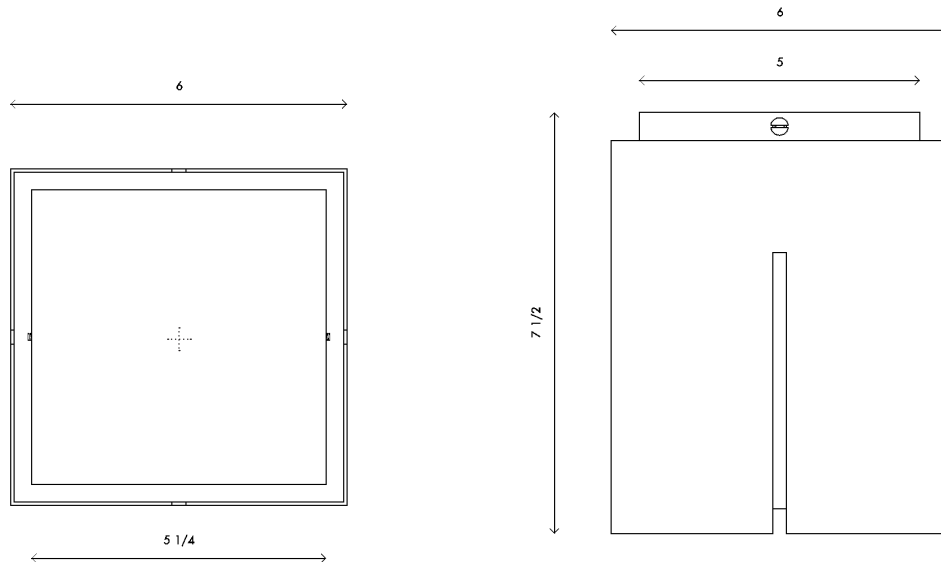

Bulb life	15,000 hrs
Dimming	0-100%. Wattage +/- 10% Lumen Values +/- 5Lms CRI +/- 5% Fully tested with LUTRON® DVCL, DVCL
Voltage	120 V / 240
Certification	UL, CE listed Damp rated

Handmade in Los Angeles
Hardwired