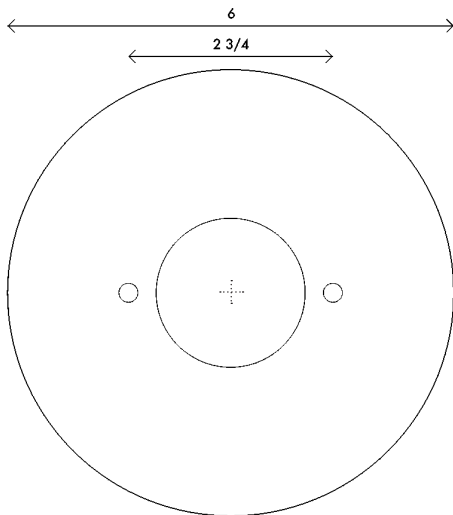

Materials	Steel and brass
Dimensions	6 in (15 cm) W x 6 in (15 cm) D x 4 3/8 in (11.5 cm) H
Weight	2 lbs (1 kg)
Packing	8 in (20.3 cm) W x 4 in (10.2 cm) D x 8 in (20.3 cm) H 4 lbs (1.8 kg)
Backplate	6 in (15.2 cm) W x 1/4 in (.6 cm) D x 6 in (15.2 cm) H J-box location indicated at center
Lamping	1 x E26 socket G16.5 LED bulbs (provided) 3.8W 2700K 350 lm

Finishes	Backplate
●	Matte Black
	Body
●	Satin Brass

Handmade in Los Angeles

Bulb life	15,000 hrs
Dimming	0-100%. Wattage +/- 10% Lumen Values +/- 5Lms CRI +/- 5% Fully tested with LUTRON® DVCL, DVCL
Voltage	120 V / 240
Certification	UL, CE listed Damp rated