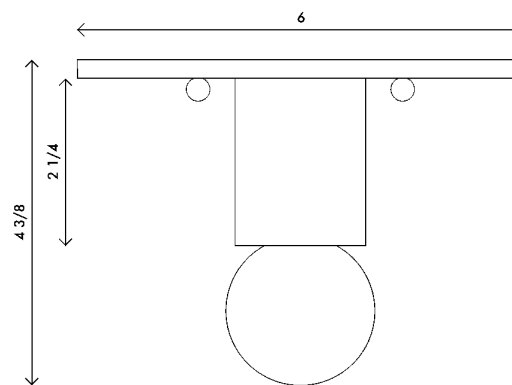

Bulb life	15,000 hrs
Dimming	0-100%. Wattage +/- 10% Lumen Values +/- 5Lms CRI +/- 5% Fully tested with LUTRON® DVCL, DVCL
Voltage	120 V / 240
Certification	UL, CE listed Damp rated

Handmade in Los Angeles
Hardwired