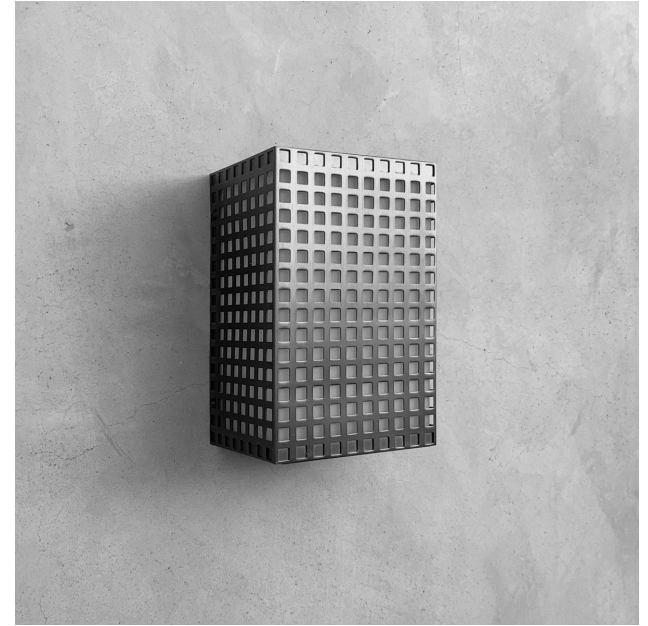

Materials	Aluminum with brass backplate Waterproof plexiglass box insert
Dimensions	5 in (12.7 cm) W x 4 in (10.16 cm) D x 8 in (20.32 cm) H
Weight	4 lbs (3.6 kg)
Packing	14 in (35.6 cm) W x 8 in (20.3 cm) D x 8 in (20.3 cm) H 8 lbs (1.8 kg)
Backplate	5 in (15.2 cm) W x 5/8 in (1.6 cm) D x 6½ in (25.4 cm) H Location indicated at center
Lamping	1 x E26 socket A19 LED bulbs (not provided) 3.8W 2700K 350 lm

Finishes	● Matte Black
	● Bronze
Diffuser	○ Opal
	○ Clear

Bulb life	25,000 hrs
Dimming	0-100%. Wattage +/- 10% Lumen Values +/- 5Lms CRI +/- 5% Fully tested with LUTRON® DVCL, DVCL
Voltage	120 V / 240
Certification	UL, CE listed Wet rated
	Handmade in Los Angeles Hardwired