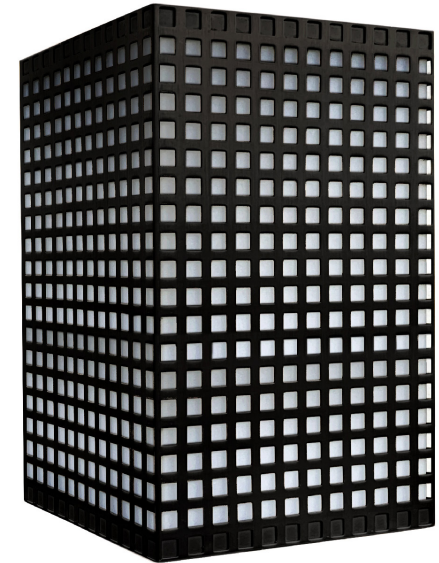

Materials	Aluminum with brass backplate Waterproof plexiglass box insert
Dimensions	6 in (15.25 cm) W x 6 in (15.25 cm) D x 12 in (15.5 cm) H
Weight	4 lbs (3.6 kg)
Packing	14 in (35.6 cm) W x 8 in (20.3 cm) D x 8 in (20.3 cm) H 8 lbs (1.8 kg)
Backplate	6 in (15.2 cm) W x 5/8 in (1.6 cm) D x 10 in (25.4 cm) H Location indicated at center
Lamping	1 x E26 socket A19 LED bulbs (not provided) 3.8W 2700K 350 lm

Finishes	● Matte Black
	● Bronze
Diffuser	○ Opal
	○ Clear

Bulb life	25,000 hrs
Dimming	0-100%. Wattage +/- 10% Lumen Values +/- 5Lms CRI +/- 5% Fully tested with LUTRON® DVCL, DVCL
Voltage	120 V / 240
Certification	UL, CE listed Wet rated
	Handmade in Los Angeles Hardwired