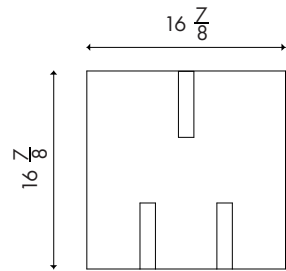

Materials	Solid wood frame
Dimensions	16 $\frac{7}{8}$ in (42.9cm) W x 16 $\frac{7}{8}$ in (42.9cm) D x 17 $\frac{3}{4}$ in (45.1cm) H
Weight	25lbs
Packing	White Golve for Domestic Only (North America, excluding Hawaii and Alaska)

Finishes	Tinted Oak
	Oxidized Oak

Handmade in Los Angeles