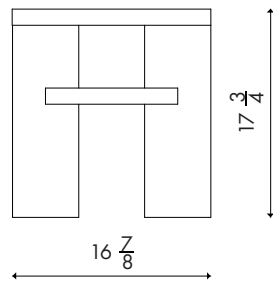

Materials	Solid wood frame
Dimensions	16 $\frac{7}{8}$ in (42.9cm) W x 16 $\frac{7}{8}$ in (42.9cm) D x 17 $\frac{3}{4}$ in (45.1cm) H
Weight	25lbs
Packing	White Golve for Domestic Only (North America, excluding Hawaii and Alaska)

Finishes	Tinted Oak
	Oxidized Oak

Handmade in Los Angeles