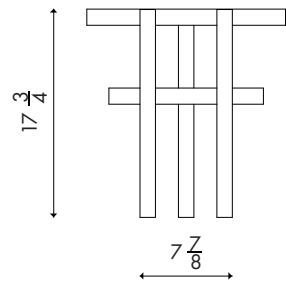

Materials	Solid wood frame
Dimensions	16 $\frac{7}{8}$ in (42.9cm) W x 16 $\frac{7}{8}$ in (42.9cm) D x 17 $\frac{3}{4}$ in (45.1cm) H
Weight	25lbs
Packing	White Golve for Domestic Only (North America, excluding Hawaii and Alaska)

Finishes	Tinted Oak
	Oxidized Oak

Handmade in Los Angeles