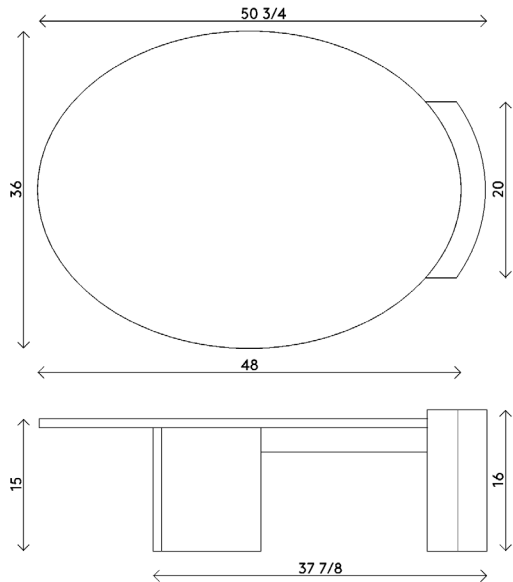

Materials Solid wood
Table top options are carrara marble, limestone, travertine, or tempered bronze glass

Dimensions 36 in (91.5 cm) W x 50 3/4 in (129 cm) D x 16 in (41 cm) H

Weight 150 lbs (68 kg)

Packing White glove delivery
154 lbs (69.8 kg)

- Finishes**
- Natural oak
 - Fumed oak
 - Oxidized oak
 - Walnut

Handmade in Los Angeles

Materials Solid wood
Table top options are carrara marble, limestone, travertine, or tempered bronze glass

Dimensions 36 in (91.5 cm) W x 53 1/2 in (136 cm) D x 16 in (41 cm) H

Weight 150 lbs (68 kg)

Packing White glove delivery
154 lbs (69.8 kg)

Finishes

- Natural oak
- Fumed oak
- Oxidized oak
- Walnut

Handmade in Los Angeles