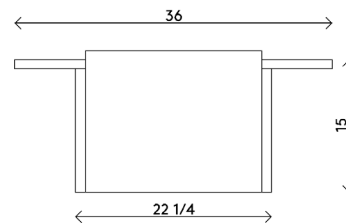

Materials Solid wood
Table top options are carrara marble, limestone, travertine, or tempered bronze glass

Dimensions 36 in (91.5 cm) W x 50 3/4 in (129 cm) D x 16 in (41 cm) H

Weight 150 lbs (68 kg)

Packing White glove delivery
154 lbs (69.8 kg)

- Finishes**
- Natural oak
 - Fumed oak
 - Oxidized oak
 - Walnut

Handmade in Los Angeles

Materials Solid wood
Table top options are carrara marble, limestone, travertine, or tempered bronze glass

Dimensions 36 in (91.5 cm) W x 53 1/2 in (136 cm) D x 16 in (41 cm) H