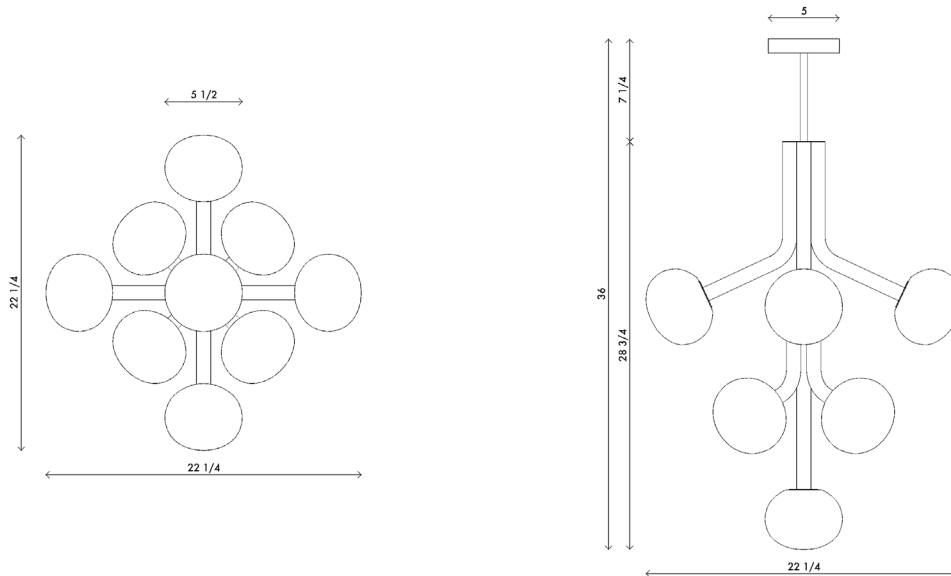

Materials	Aluminum frame Handblown, sandblasted opal glass shades	Finishes	● Polished brass ● Satin brass ● Polished nickel
Dimensions	22 1/4 in (56.5 cm) W x 22 1/4 in (56.5 cm) D x 28 3/4 in (73 cm) H		
Weight	26 lbs (11.8 kg)		
Packing	20 in (51 cm) W x 20 in (51 cm) D x 40 in (101.5 cm) H 30 lbs (13.6 kg)		
Canopy	5 in (13 cm) W x 5 in (13 cm) D x 1 in (2.5 cm) H		
Drop height	36 in (91.5 cm) H Custom upon request, not adjustable on site		
Lamping	9 x G8 socket G8 LED bulbs (provided) 2.5W 2700K 250 lm		

Handmade in Los Angeles

Bulb life	25,000 hrs
Dimming	10-100%. Wattage +/- 10% Lumen Values +/- 5Lms CRI +/- 5% Fully tested with LUTRON® DVCL, DVEL
Voltage	120 V / 240
Certification	UL, CE listed Damp rated