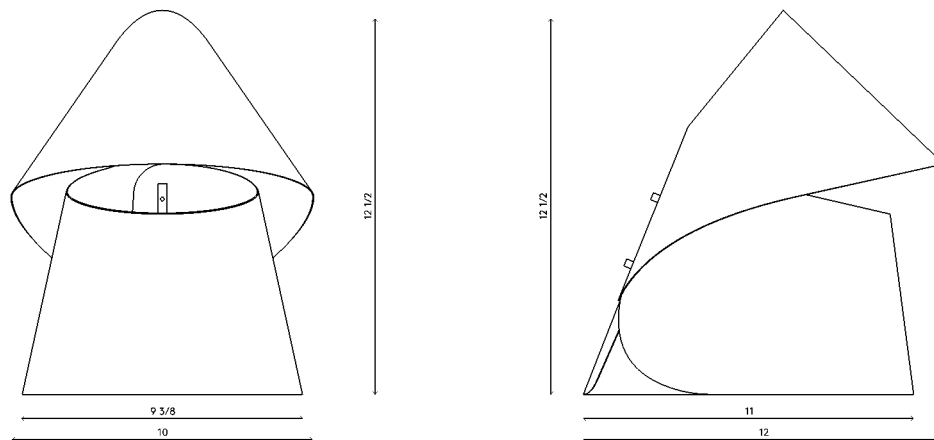

Bulb life	15,000 hrs
Dimming	10-100%. Wattage +/- 10% Lumen Values +/- 5Lms CRI +/- 5% Fully tested with LUTRON® DVCL, DVEL
Voltage	120 V / 240
Certification	UL, CE listed

Handmade in Los Angeles
Plug-in
Hardwired