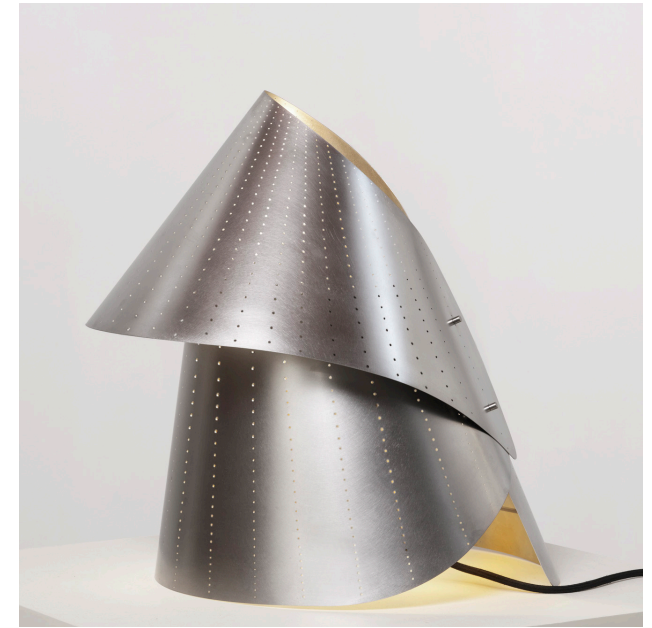

Materials	Brass or stainless steel 6' black cloth cord
Dimensions	10 in (25.5 cm) W x 12 in (30.5 cm) D x 12½ in (32 cm) H
Weight	8 lbs (3.6 kg)
Packing	12 in (30.5 cm) W x 12 in (30.5 cm) D x 24 in (61 cm) H 10 lbs (4.5 kg)
Lamping	1 x E26 socket G25 LED bulb (provided) 3.8W 2700K 350 lm

Finishes	● Perforated Satin Brass
	● Perforated Stainless Steel

Handmade in Los Angeles

Bulb life	15,000 hrs
Dimming	10-100%. Wattage +/- 10% Lumen Values +/- 5Lms CRI +/- 5% Fully tested with LUTRON® DVCL, DVEL
Voltage	120 V / 240
Certification	UL, CE listed

Handmade in Los Angeles
Plug-in
Hardwired

Materials	Perforated brass shade 6' black cloth cord
Dimensions	15 in (38 cm) W x 18 in (45.5 cm) D x 18 1/2 in (47 cm) H
Weight	10 lbs (4.5 kg)
Packing	18 in (46 cm) W x 18 in (46 cm) D x 24 in (61 cm) H 12 lbs (5.4 kg)
Lamping	1 x E26 socket G25 LED bulb (provided) 3.8W 2700K 350 lm

Finishes	● Perforated Satin Brass
	● Perforated Stainless Steel

Handmade in Los Angeles

Bulb life	15,000 hrs
Dimming	10-100%. Wattage +/- 10% Lumen Values +/- 5Lms CRI +/- 5% Fully tested with LUTRON® DVCL, DVEL