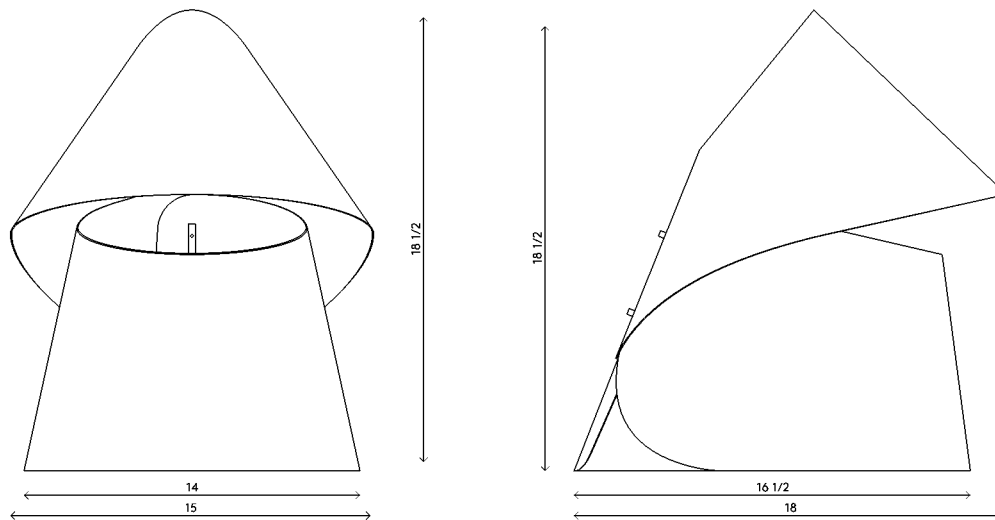

Bulb life	15,000 hrs
Dimming	10-100%. Wattage +/- 10% Lumen Values +/- 5Lms CRI +/- 5% Fully tested with LUTRON® DVCL, DVEL

Voltage 120 V / 240

Certification UL, CE listed

Handmade in Los Angeles
Plug-in
Hardwired