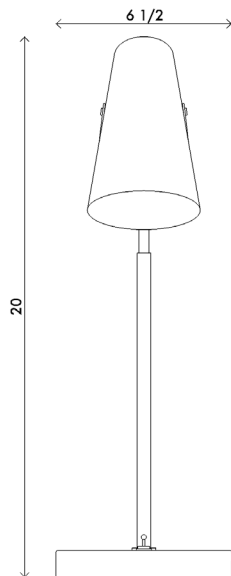

Bulb life	15,000 hrs
Dimming	10-100%. Wattage +/- 10% Lumen Values +/- 5Lms CRI +/- 5% Fully tested with LUTRON® DVCL, DVEL
Voltage	120 V / 240
Certification	UL, CE listed
	Handmade in Los Angeles Plug-in