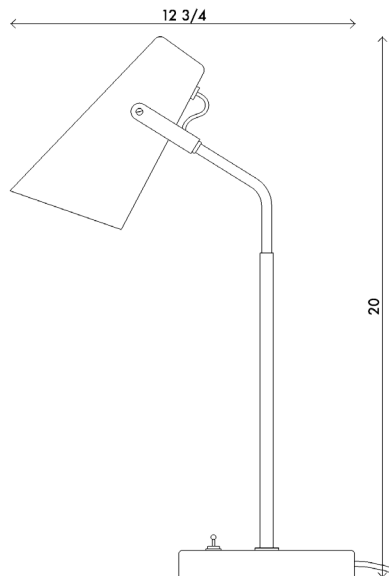

Materials	Perforated brass shade Steel base 6' black cloth cord
Dimensions	6½ in (16.5 cm) W x 4¾ in (12 cm) D x 20 in (51 cm) H
Weight	8 lbs (3.6 kg)
Packing	12 in (30.5 cm) W x 12 in (30.5 cm) D x 24 in (61 cm) H 12 lbs (5.4 kg)
Lamping	1 x E26 socket A19 LED bulb (not provided) 3.8W 2700K 350 lm

Finishes	Base
	● Matte Black
	Shade
	● Satin Brass

Handmade in Los Angeles

Bulb life	15,000 hrs
Dimming	10-100%. Wattage +/- 10% Lumen Values +/- 5Lms CRI +/- 5% Fully tested with LUTRON® DVCL, DVEL
Voltage	120 V / 240
Certification	UL, CE listed
	Handmade in Los Angeles Plug-in