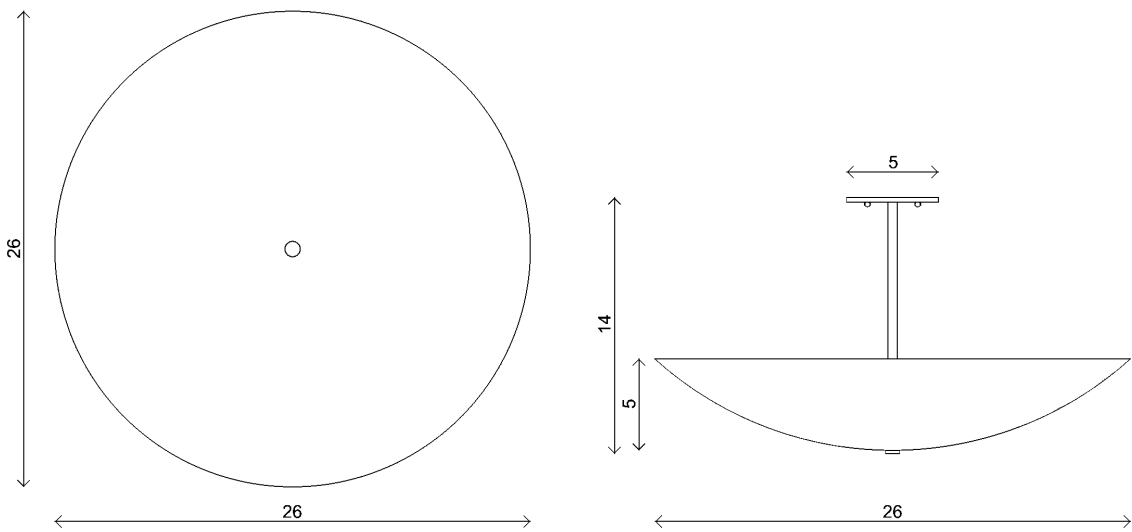

Bulb life	15,000 hrs
Dimming	10-100%. Wattage +/- 10% Lumen Values +/- 5Lms CRI +/- 5% Fully tested with LUTRON® DVCL, DVEL
Voltage	120 V / 240
Certification	UL, CE listed Handmade in Los Angeles Hardwired