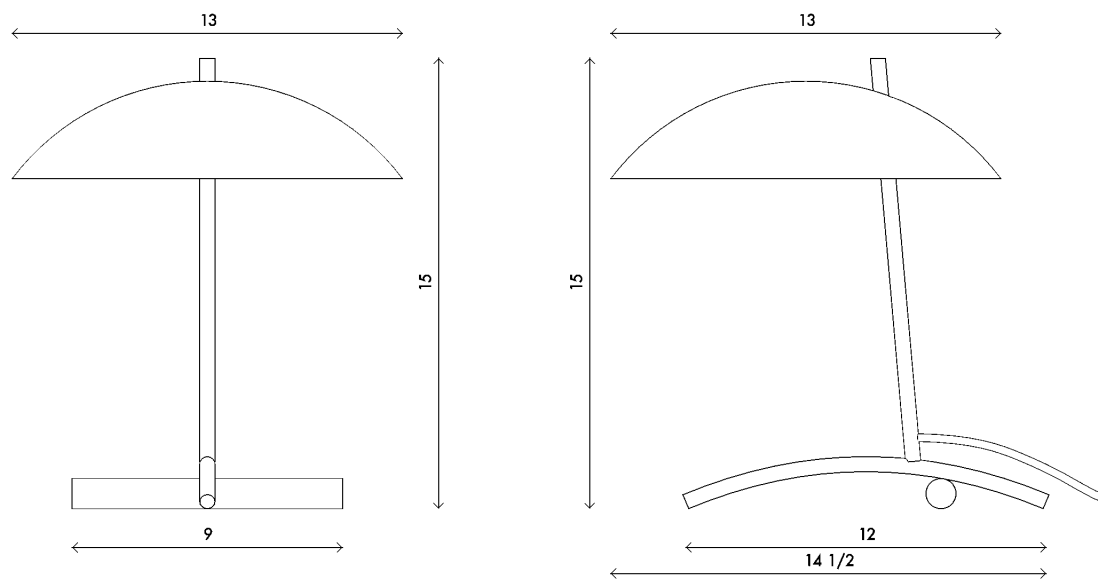

Materials Shade in brass or aluminum
Base and details in brass or steel
6' black cloth cord with toggle hand switch

Dimensions 13 in (33 cm) W x 14½ in (37 cm) D x 15 in (38 cm) H

Weight 8 lbs (3.6 kg)

Packing 16 in (40.5 cm) W x 16 in (40.5 cm) D x 16 in (40.5 cm) H
12 lbs (5.4 kg)

Lamping 1 x E26 socket
G16.5 LED bulb (not provided)
3.8W 2700K
350 lm

Finishes

Base

- Satin Brass
- Matte Black

Shade

- Satin Aluminum
- Matte Black
- Satin Brass

Handmade in Los Angeles

Bulb life 15,000 hrs