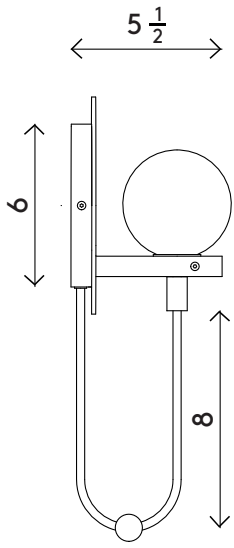

Materials	Steel frame and backplate Handblown, sandblasted glass shades
Dimensions	8 in (20.3 cm) W x 5½ in (13.9 cm) D x 16 in (40.6 cm) H
Weight	5 lbs (2.2 kg)
Packing	16 in (40.6 cm) W x 16 in (40.6 cm) D x 16 in (40.6 cm) H 10 lbs (4.5 kg)
Backplate	6 in (15.24 cm) W x 1 in (2.54 cm) D x 6 in (15.24 cm) H J-box location at center
Lamping	1 x G8 socket G8 LED bulbs (provided) 2.5W 2700K 250 lm

- Finishes
- Frame
 - Chrome
 - Polished Brass
 - Polished Black Nickel
 - Globe (glossy or sandblasted)
 - White Smoke
 - Creme Brown
 - Beige
 - Opal White

Handmade in Los Angeles

Bulb life	25,000 hrs
Dimming	10-100%. Wattage +/- 10% Lumen Values +/- 5Lms CRI +/- 5% Fully tested with LUTRON® DVCL, DVEL
Voltage	120 V / 240
Certification	UL, CE listed Damp rated
	Handmade in Los Angeles Hardwired

Materials	Steel frame and backplate Handblown, sandblasted glass shades
Dimensions	12 in (30.4 cm) W x 6½ in (15.2 cm) D x 24 in (60.9 cm) H OAH adjust upon request
Weight	8 lbs (3.4 kg)
Packing	16 in (40.6 cm) W x 16 in (40.6 cm) D x 16 in (40.6 cm) H 10 lbs (4.5 kg)
Backplate	8 in (20.32 cm) W x 1 in (2.54 cm) D x 8 in (20.32 cm) H J-box location at center
Lamping	1 x G8 socket G8 LED bulbs (provided) 2.5W 2700K 250 lm