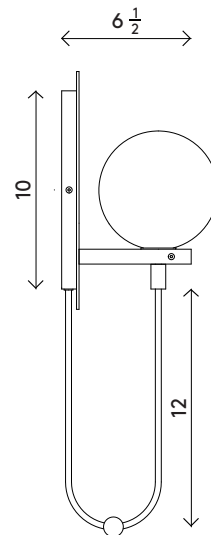

Bulb life	25,000 hrs
Dimming	10-100%. Wattage +/- 10% Lumen Values +/- 5Lms CRI +/- 5% Fully tested with LUTRON® DVCL, DVEL
Voltage	120 V / 240
Certification	UL, CE listed Damp rated
	Handmade in Los Angeles Hardwired