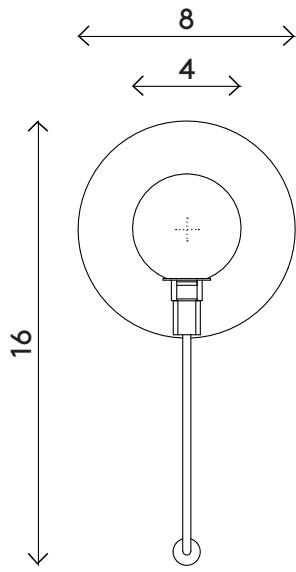

Materials	Steel frame and backplate Handblown, sandblasted glass shades
Dimensions	8 in (20.3 cm) W x 5½ in (13.9 cm) D x 16 in (40.6 cm) H
Weight	5 lbs (2.2 kg)
Packing	16 in (40.6 cm) W x 16 in (40.6 cm) D x 16 in (40.6 cm) H 10 lbs (4.5 kg)
Backplate	6 in (15.24 cm) W x 1 in (2.54 cm) D x 6 in (15.24 cm) H J-box location at center
Lamping	1 x G8 socket G8 LED bulbs (provided) 2.5W 2700K 250 lm

- Finishes
- Frame
 - Chrome
 - Polished Brass
 - Polished Black Nickel
 - Globe (glossy or sandblasted)
 - White Smoke
 - Creme Brown
 - Beige
 - Opal White

Handmade in Los Angeles

Bulb life	25,000 hrs
Dimming	10-100%. Wattage +/- 10% Lumen Values +/- 5Lms CRI +/- 5% Fully tested with LUTRON® DVCL, DVEL
Voltage	120 V / 240
Certification	UL, CE listed Damp rated
	Handmade in Los Angeles Hardwired

Materials	Steel frame and backplate Handblown, sandblasted glass shades
Dimensions	12 in (30.4 cm) W x 6½ in (15.2 cm) D x 24 in (60.9 cm) H OAH adjust upon request
Weight	8 lbs (3.4 kg)
Packing	16 in (40.6 cm) W x 16 in (40.6 cm) D x 16 in (40.6 cm) H 10 lbs (4.5 kg)
Backplate	8 in (20.32 cm) W x 1 in (2.54 cm) D x 8 in (20.32 cm) H J-box location at center
Lamping	1 x G8 socket G8 LED bulbs (provided) 2.5W 2700K 250 lm