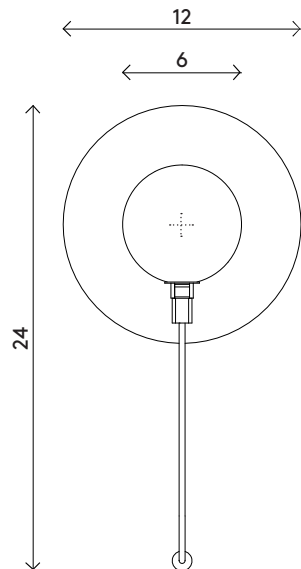

Bulb life	25,000 hrs
Dimming	10-100%. Wattage +/- 10% Lumen Values +/- 5Lms CRI +/- 5% Fully tested with LUTRON® DVCL, DVEL
Voltage	120 V / 240
Certification	UL, CE listed Damp rated
	Handmade in Los Angeles Hardwired