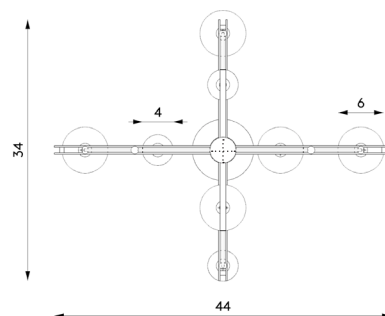

Materials	Steel frame, canopy and hardware Handblown, sandblasted glass shades
Dimensions	44 in (111.7 cm)W x 34 in (86.3 cm)D x 62 in (157.4 cm)H
Weight	45 lbs (20.4 kg)
Packing	White glove delivery available upon request
Canopy	8 in (11.5 cm) W x 8 in (11.5 cm) D x 1 3/8 in (3.4 cm) H J-box location at center
Drop height	25 in (63.5 cm) H Custom upon request, not adjustable on site
Lamping	8 x G8 socket G8 LED bulbs (provided) 2.5W 2700K 250 lm

Finishes	Frame
	Polished chrome
	Polished brass
	Polished black nickel
	Globe glossy or sandblasted
	White smoke
	Creme Brown
	Beige
	Opal white

Handmade in Los Angeles

Bulb life	25,000 hrs
Dimming	10-100%. Wattage +/- 10% Lumen Values +/- 5Lms CRI +/- 5% Fully tested with LUTRON® DVCL, DVEL
Voltage	120 V / 240
Certification	UL, CE listed Damp rated
	Handmade in Los Angeles Hardwired Assembly required

Materials	Steel frame, canopy and hardware Handblown, sandblasted glass shades
Dimensions	34 in (86.3 cm)W x 21 in (53.3 cm)D x 54 in (137.2 cm)H
Weight	15 lbs (6.8 kg)
Packing	White glove delivery available upon request
Canopy	8 in (11.5 cm) W x 8 in (11.5 cm) D x 1 3/8 in (3.4 cm) H J-box location at center
Drop height	35 in (88.9 cm) H Custom upon request, not adjustable on site
Lamping	4 x G8 socket G8 LED bulbs (provided) 2.5W 2700K 250 lm