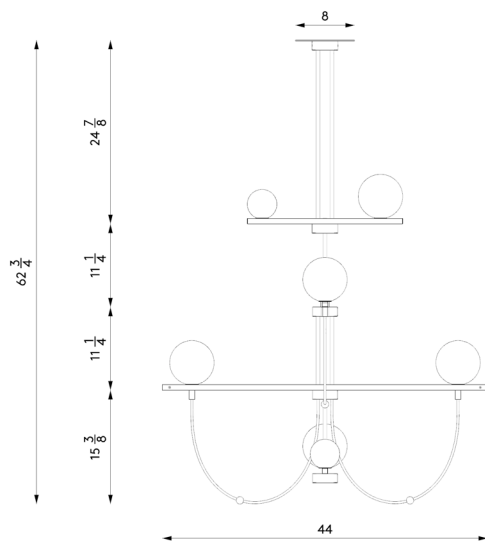

Materials	Steel frame, canopy and hardware Handblown, sandblasted glass shades
Dimensions	44 in (111.7 cm)W x 34 in (86.3 cm)D x 62 in (157.4 cm)H
Weight	45 lbs (20.4 kg)
Packing	White glove delivery available upon request
Canopy	8 in (11.5 cm) W x 8 in (11.5 cm) D x 1 3/8 in (3.4 cm) H J-box location at center
Drop height	25 in (63.5 cm) H Custom upon request, not adjustable on site
Lamping	8 x G8 socket G8 LED bulbs (provided) 2.5W 2700K 250 lm

Finishes	Frame
	Polished chrome
	Polished brass
	Polished black nickel
	Globe glossy or sandblasted
	White smoke
	Creme Brown
	Beige
	Opal white

Handmade in Los Angeles

Bulb life	25,000 hrs
Dimming	10-100%. Wattage +/- 10% Lumen Values +/- 5Lms CRI +/- 5% Fully tested with LUTRON® DVCL, DVEL
Voltage	120 V / 240
Certification	UL, CE listed Damp rated
	Handmade in Los Angeles Hardwired Assembly required

Materials	Steel frame, canopy and hardware Handblown, sandblasted glass shades
Dimensions	34 in (86.3 cm)W x 21 in (53.3 cm)D x 54 in (137.2 cm)H
Weight	15 lbs (6.8 kg)
Packing	White glove delivery available upon request
Canopy	8 in (11.5 cm) W x 8 in (11.5 cm) D x 1 3/8 in (3.4 cm) H J-box location at center
Drop height	35 in (88.9 cm) H Custom upon request, not adjustable on site
Lamping	4 x G8 socket G8 LED bulbs (provided) 2.5W 2700K 250 lm