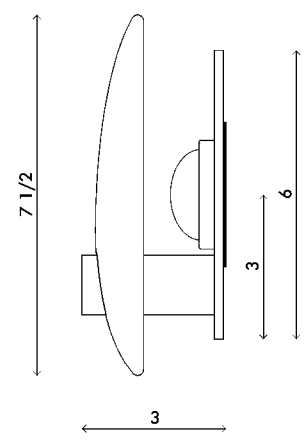

Bulb life	25,000 hrs
Dimming	10-100%. Wattage +/- 10% Lumen Values +/- 5Lms CRI +/- 5% Fully tested with LUTRON® DVCL, DVEL
Voltage	120 V / 240
Certification	UL, CE listed
	Handmade in Los Angeles Hardwired