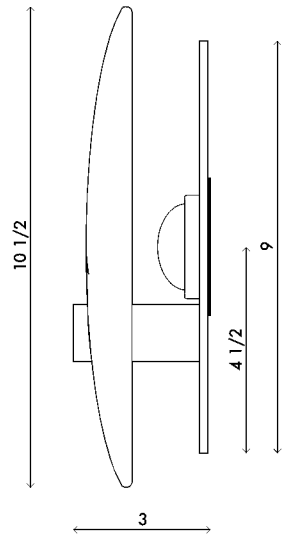

Bulb life	25,000 hrs
Dimming	10-100%. Wattage +/- 10% Lumen Values +/- 5Lms CRI +/- 5% Fully tested with LUTRON® DVCL, DVEL
Voltage	120 V / 240
Certification	UL, CE listed
	Handmade in Los Angeles Hardwired