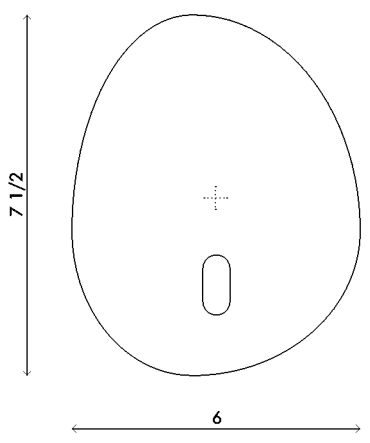

Bulb life	25,000 hrs
Dimming	10-100%. Wattage +/- 10% Lumen Values +/- 5Lms CRI +/- 5% Fully tested with LUTRON® DVCL, DVEL
Voltage	120 V / 240
Certification	UL, CE listed
	Handmade in Los Angeles Hardwired