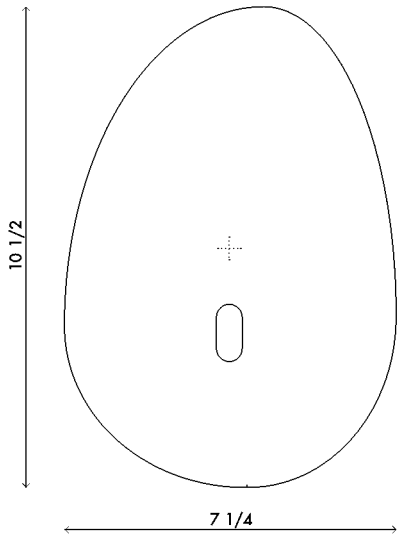

Bulb life	25,000 hrs
Dimming	10-100%. Wattage +/- 10% Lumen Values +/- 5Lms CRI +/- 5% Fully tested with LUTRON® DVCL, DVEL
Voltage	120 V / 240
Certification	UL, CE listed
	Handmade in Los Angeles Hardwired