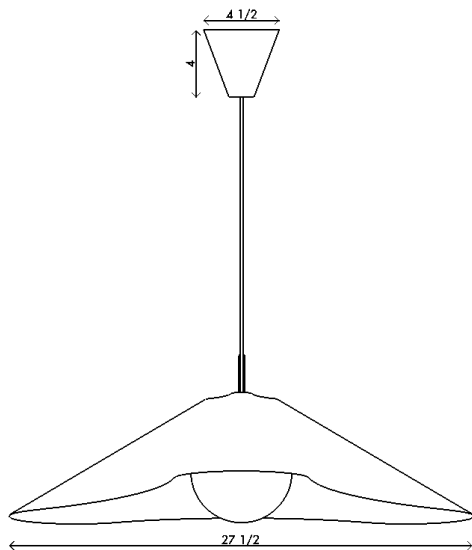

Bulb life	25,000 hrs
Dimming	0-100%. Wattage +/- 10% Lumen Values +/- 5Lms CRI +/- 5% Fully tested with LUTRON® DVCL, DVEL
Voltage	120 V / 240
Certification	UL, CE listed Hardwired