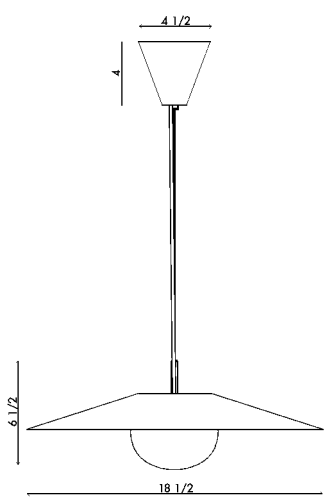

Bulb life	25,000 hrs
Dimming	10-100%. Wattage +/- 10% Lumen Values +/- 5Lms CRI +/- 5% Fully tested with LUTRON® DVCL, DVEL
Voltage	120 V / 240
Certification	UL, CE listed Wet rated

Handmade in Los Angeles
Hardwired
ADA compliant