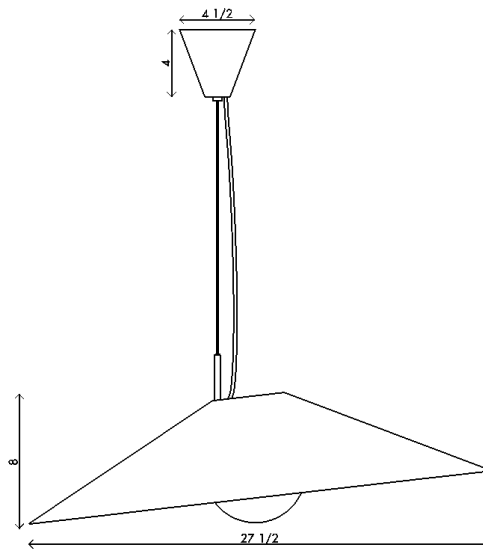

Bulb life	25,000 hrs
Dimming	0-100%. Wattage +/- 10% Lumen Values +/- 5Lms CRI +/- 5% Fully tested with LUTRON® DVCL, DVEL
Voltage	120 V / 240
Certification	UL, CE listed Hardwired