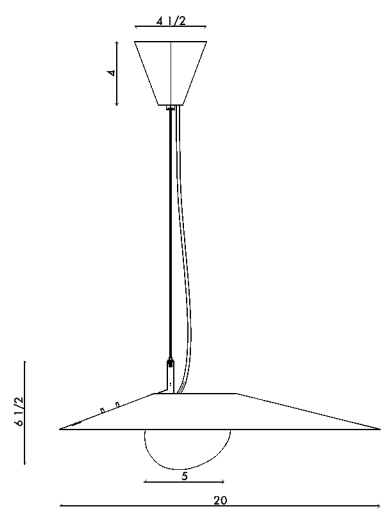

Bulb life	25,000 hrs
Dimming	10-100%. Wattage +/- 10% Lumen Values +/- 5Lms CRI +/- 5% Fully tested with LUTRON® DVCL, DVEL
Voltage	120 V / 240
Certification	UL, CE listed Wet rated

Handmade in Los Angeles
Hardwired
ADA compliant