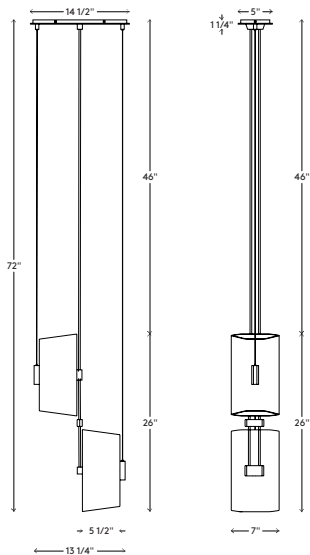

Bulb life	15,000 hrs
Dimming	10-100%. Wattage +/- 10% Lumen Values +/- 5Lms CRI +/- 5% Fully tested with LUTRON® DVCL, DVEL
Voltage	120 V / 240
Certification	UL, CE listed

Handmade in Los Angeles
Hardwired