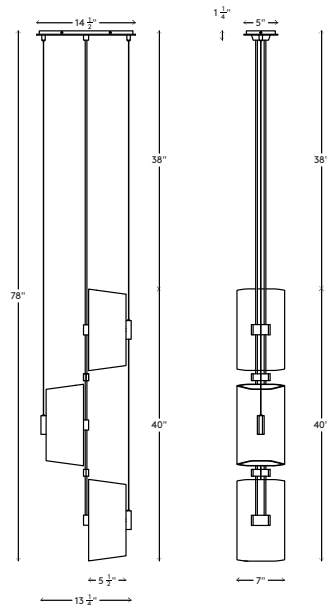

Bulb life	15,000 hrs
Dimming	10-100%. Wattage +/- 10% Lumen Values +/- 5Lms CRI +/- 5% Fully tested with LUTRON® DVCL, DVEL
Voltage	120 V / 240
Certification	UL, CE listed

Handmade in Los Angeles
Hardwired