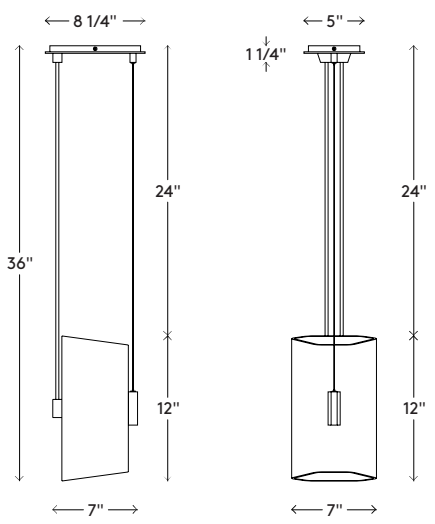

Bulb life 15,000 hrs

Dimming 10-100%. Wattage +/- 10%
Lumen Values +/- 5Lms
CRI +/- 5%
Fully tested with LUTRON® DVCL, DVEL

Voltage 120 V / 240

Certification UL, CE listed

Handmade in Los Angeles
Hardwired