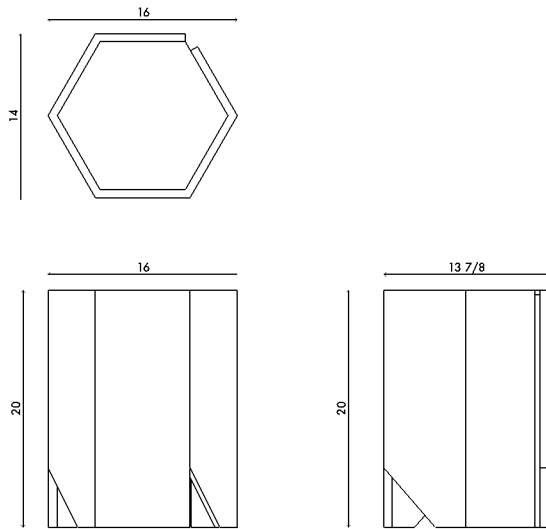

Materials Frame in solid wood
Table top options are travertine or tempered bronze glass

Dimensions W 16in (40.6cm) x D 14in (35.6cm) x H 20in (50.8cm)

Weight 20lbs (9.1 kg)

Packing Base: W 18in (45.7cm) x D 18in (45.7cm) x H 24in (60.0cm)
Boxed
Top: W 18in (45.7cm) x D 18in (45.7cm)
Crated

Finishes

Frame

- Mahogany
- Walnut

Top

- Bronze Glass
- Stone

Handmade in Los Angeles

Materials Frame in solid wood
Table top options are travertine or tempered bronze glass

Dimensions W 34in (86.4cm) x D 29½in (74.9cm) x H 12in (30.5cm)