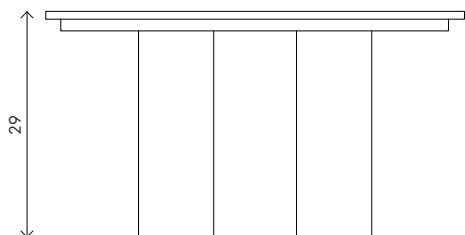

Materials Solid wood frame with solid wood or tile inset table top

Dimensions 54 in (137cm) W x 54 in (137cm) D x 29 in (73.6cm) H

Weight 200lbs

Packing White Glove for Domestic Only
(North America, excluding Hawaii and Alaska)

Finishes

- Oiled or Lacquered Natural Oak
- Oxidized Oak
- Oiled or Lacquered Walnut
- Teak (outdoor use)

Inlay ☐ Glazed Ceramic Tiles

Handmade in Los Angeles