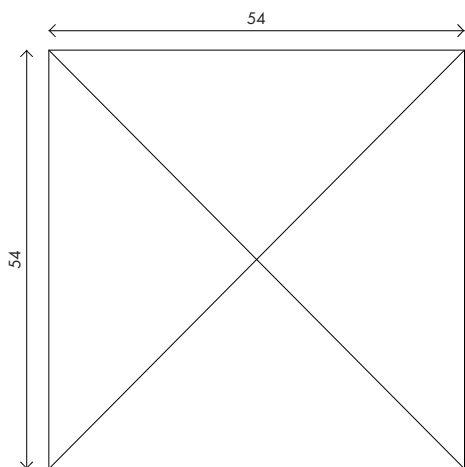

Materials Solid wood frame with solid wood or tile inset table top

Dimensions 54 in (137cm) W x 54 in (137cm) D x 29 in (73.6cm) H

Weight 200lbs

Packing White Glove for Domestic Only
(North America, excluding Hawaii and Alaska)

Finishes

- Oiled or Lacquered Natural Oak
- Oxidized Oak
- Oiled or Lacquered Walnut
- Teak (outdoor use)

Inlay ☐ Glazed Ceramic Tiles

Handmade in Los Angeles