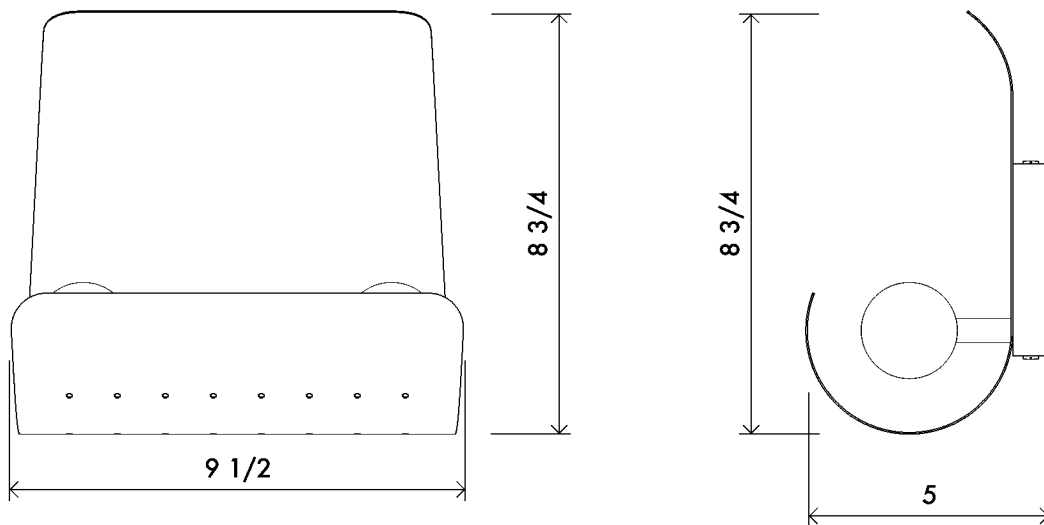

BINY sconce

triode

28 rue Jacob 75006 Paris
+33 (0)1 43 29 40 05

contact@triodedesign.com
www.triodedesign.com

01
FRONT
1"= 1/4"

02
SIDE
1"= 1/4"

Handmade in Los Angeles.
Hardwired.

FINISHES
Solid brass.

DIMENSIONS
Width 9 1/2" | 24 cm |
Depth 5" | 12.7 cm |
Height 8 3/4" | 22.2 cm |

LAMPING
2 X 40 W candelabra socket
120 V / 240 V
UL, CE listed