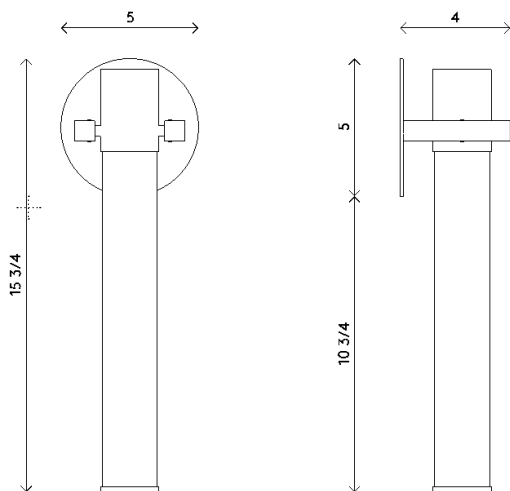

Materials	Canopy and frame in brass or with mahogany detail Shade in sandblasted opal glass
Dimensions	W 4½ in (11.4 cm) x D 4 in (10.2 cm) x H 15½ in (39.4 cm)
Weight	8 lbs (3.6 kg)
Packing	W 12 in (30.5 cm) x D 24 in (61.0 cm) x H 12 in (30.5 cm) Box
Backplate	D 5 in (11.4 cm) x H 1/8 in (32 mm) J-box location at center
Lamping	2 x LED Strips 9W 2700K 350 lm

Finishes	● Matte Black
	● Satin Brass
	● Polished Brass
	● Chrome
	● Black Chrome

Handmade in Los Angeles

Bulb life	15,000 hrs
Dimming	10-100%. Wattage +/- 10% Lumen Values +/- 5Lms CRI +/- 5% Fully tested with LUTRON® DVCL, DVEL
Voltage	120 V / 240
Certification	UL, CE listed Wet rated
	Handmade in Los Angeles Hardwired Damp-rated ADA compliant