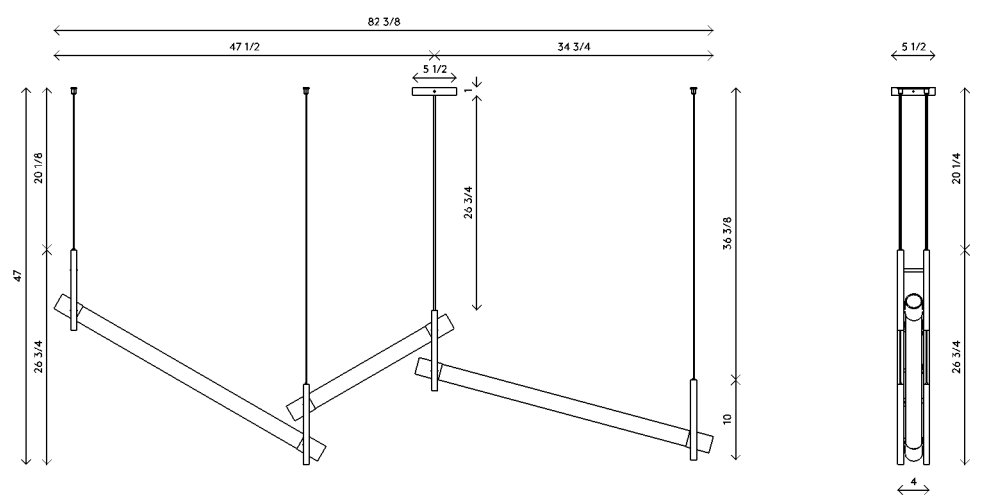

Bulb life 15,000 hrs

Dimming 10-100%. Wattage +/- 10%
Lumen Values +/- 5Lms
CRI +/- 5%
Fully tested with LUTRON® DVCL, DVEL

Voltage 120 V / 240

Certification UL, CE listed

Handmade in Los Angeles
Hardwired