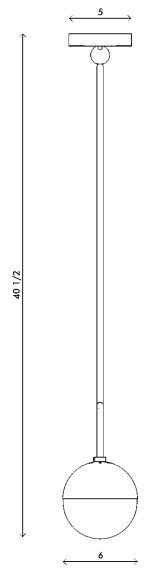

Bulb life 15,000 hrs

Dimming 10-100%. Wattage +/- 10%
Lumen Values +/- 5Lms
CRI +/- 5%
Fully tested with LUTRON® DVCL, DVEL

Voltage 120 V / 240

Certification UL, CE listed

Handmade in Los Angeles
Hardwired