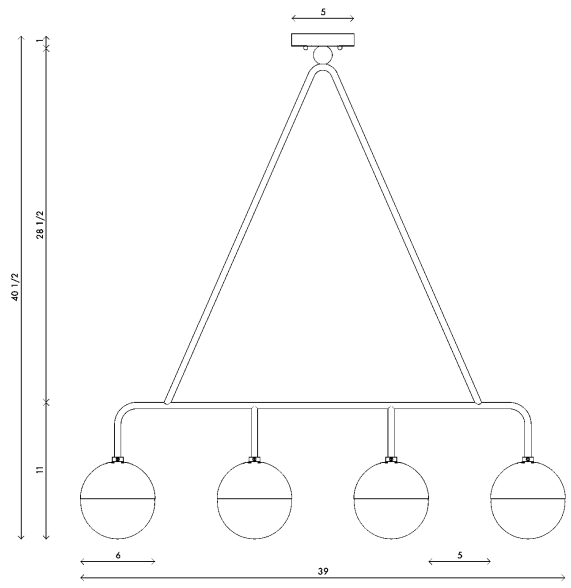

Bulb life 15,000 hrs

Dimming 10-100%. Wattage +/- 10%
Lumen Values +/- 5Lms
CRI +/- 5%
Fully tested with LUTRON® DVCL, DVEL

Voltage 120 V / 240

Certification UL, CE listed

Handmade in Los Angeles
Hardwired