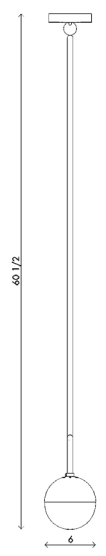

Bulb life 15,000 hrs

Dimming 10-100%. Wattage +/- 10%
Lumen Values +/- 5Lms
CRI +/- 5%
Fully tested with LUTRON® DVCL, DVEL

Voltage 120 V / 240

Certification UL, CE listed

Handmade in Los Angeles
Hardwired