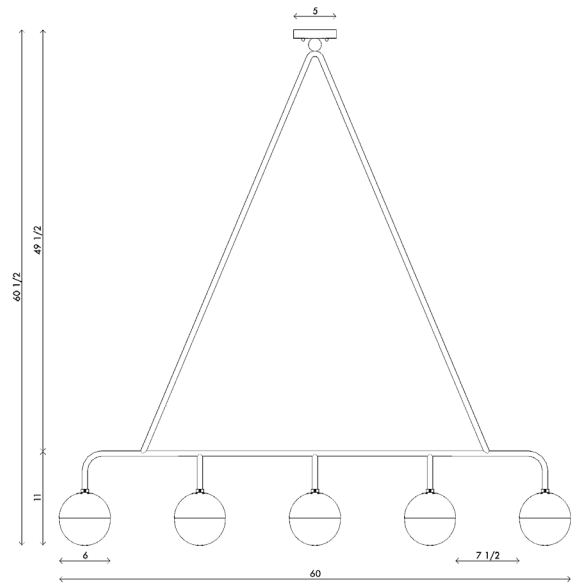

Bulb life 15,000 hrs

Dimming 10-100%. Wattage +/- 10%
Lumen Values +/- 5Lms
CRI +/- 5%
Fully tested with LUTRON® DVCL, DVEL

Voltage 120 V / 240

Certification UL, CE listed

Handmade in Los Angeles
Hardwired