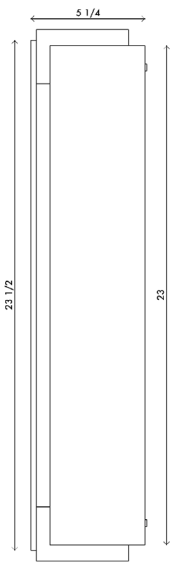

Materials	Backplate and hardware in brass Shade in white lucite
Dimensions	5 1/4 in (13.5 cm) W x 5 1/4 in (13.5 cm) D x 12 in (30.5 cm) H
Weight	4 lbs (1.8 kg)
Packing	12 in (30.5 cm) W x 6 in (15.5 cm) D x 6 in (15.5 cm) H 8 lbs (3.6 kg)
Backplate	5 1/4 in (13.5 cm) W x 1/4 in (0.5 cm) D x 11 3/4 in (30 cm) H J-box location indicated at center
Lamping	2 x E26 socket

Materials Backplate and hardware in brass
Shade in white lucite

Dimensions 5¼ in (13.5 cm) W x 5¼ in (13.5 cm) D x 24½ in (62 cm) H

Weight 10 lbs (4.5 kg)

Packing W 26 in (66 cm) x D 6 in (15.5 cm) x H 6 in (15.5 cm)
14lbs (6.3kg)

Backplate W 5¼ in (13.5 cm) x D ¼ in (0.5 cm) x H 23½ in (60 cm)
J-box location indicated at center

Lamping 2 x E26 socket

Finishes ● Matte Black
● Satin Brass

Handmade in Los Angeles

Bulb life 15,000 hrs