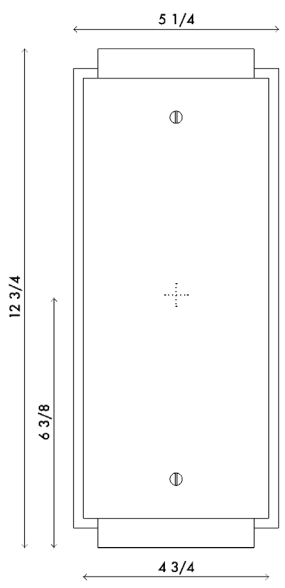

Bulb life	15,000 hrs
Dimming	10-100%. Wattage +/- 10% Lumen Values +/- 5Lms CRI +/- 5% Fully tested with LUTRON® DVCL, DVEL
Voltage	120 V / 240
Certification	UL, CE listed Damp rated
	Handmade in Los Angeles Hardwired