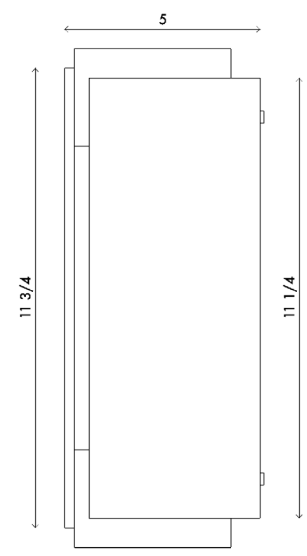

Bulb life	15,000 hrs
Dimming	10-100%. Wattage +/- 10% Lumen Values +/- 5Lms CRI +/- 5% Fully tested with LUTRON® DVCL, DVEL
Voltage	120 V / 240
Certification	UL, CE listed Damp rated
	Handmade in Los Angeles Hardwired