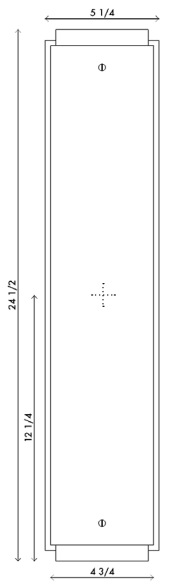

Materials	Backplate and hardware in brass Shade in white lucite
Dimensions	5 1/4 in (13.5 cm) W x 5 1/4 in (13.5 cm) D x 12 in (30.5 cm) H
Weight	4 lbs (1.8 kg)
Packing	12 in (30.5 cm) W x 6 in (15.5 cm) D x 6 in (15.5 cm) H 8 lbs (3.6 kg)
Backplate	5 1/4 in (13.5 cm) W x 1/4 in (0.5 cm) D x 11 3/4 in (30 cm) H J-box location indicated at center
Lamping	2 x E26 socket

Materials Backplate and hardware in brass
Shade in white lucite

Dimensions 5¼ in (13.5 cm) W x 5¼ in (13.5 cm) D x 24½ in (62 cm) H

Weight 10 lbs (4.5 kg)

Packing W 26 in (66 cm) x D 6 in (15.5 cm) x H 6 in (15.5 cm)
14lbs (6.3kg)

Backplate W 5¼ in (13.5 cm) x D ¼ in (0.5 cm) x H 23½ in (60 cm)
J-box location indicated at center

Lamping 2 x E26 socket

Finishes ● Matte Black
● Satin Brass

Handmade in Los Angeles

Bulb life 15,000 hrs