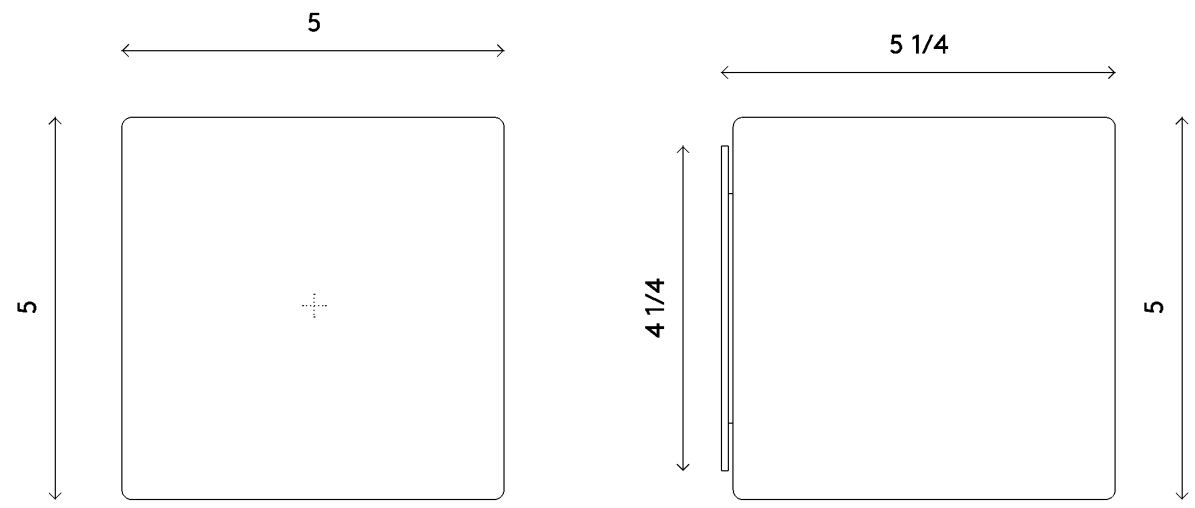

Bulb life 25,000 hrs

Dimming 10-100%. Wattage +/- 10%
Lumen Values +/- 5Lms
CRI +/- 5%
Fully tested with LUTRON® DVCL, DVEL

Voltage 120 V / 240

Certification UL, CE listed
Wet rated

Handmade in Los Angeles
Hardwired