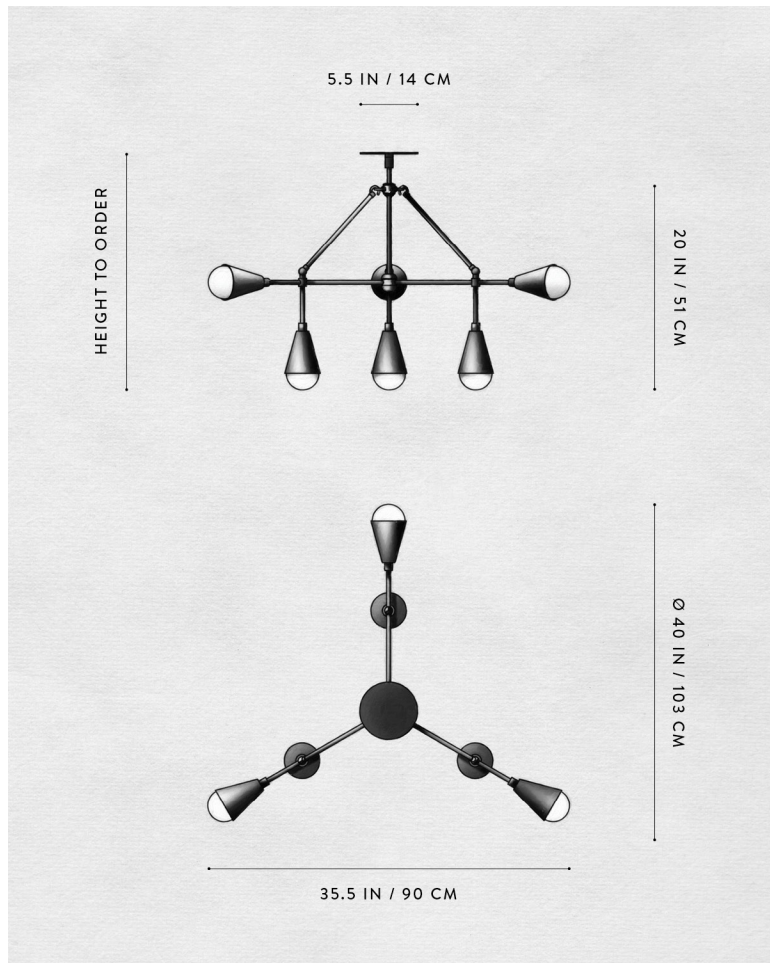

A P P A R A T U S

BLACKENED BRASS

TRIAD : 6 PENDANT

REFERENCE

MOLECULAR GEOMETRY
MUSIC THEORY

COMPOSITION

REPEATING TRIANGULAR AND CONICAL STRUCTURES
BRASS OR HAND-CAST PORCELAIN CONES

A P P A R A T U S

BLACKENED BRASS

AGED BRASS / PORCELAIN

A P P A R A T U S

TRIAD : 6 PENDANT

DIMENSIONS

Ø 40 IN
Ø 103 CM

WEIGHT

HEIGHT TO ORDER
APPROX. 10 LBS / 5 KG

PRICE

FROM \$7200 BRASS
FROM \$7800 PORCELAIN

MINIMUM HEIGHT INCLUDES ADD HEIGHT

21 IN
60 IN
\$10 / IN

VOLTAGE

120-240
UL / CE

LAMPING BULB INCLUDED

MAX 40W
6 X 6W DIMMABLE LED BULB
480 LUMENS EACH
2500K

BULB LIFE

120V : E26 GLOBE LG : MATTE WHITE
240V : E27 GLOBE LG : MATTE WHITE
30,000 HOURS

DEPOSIT BALANCE LEAD TIME

50% UPON ORDER
DUE PRIOR TO SHIPPING
PLEASE REFER TO WEBSITE

FINISHED AND ASSEMBLED BY HAND IN NY
DOMESTIC AND IMPORTED COMPONENTS