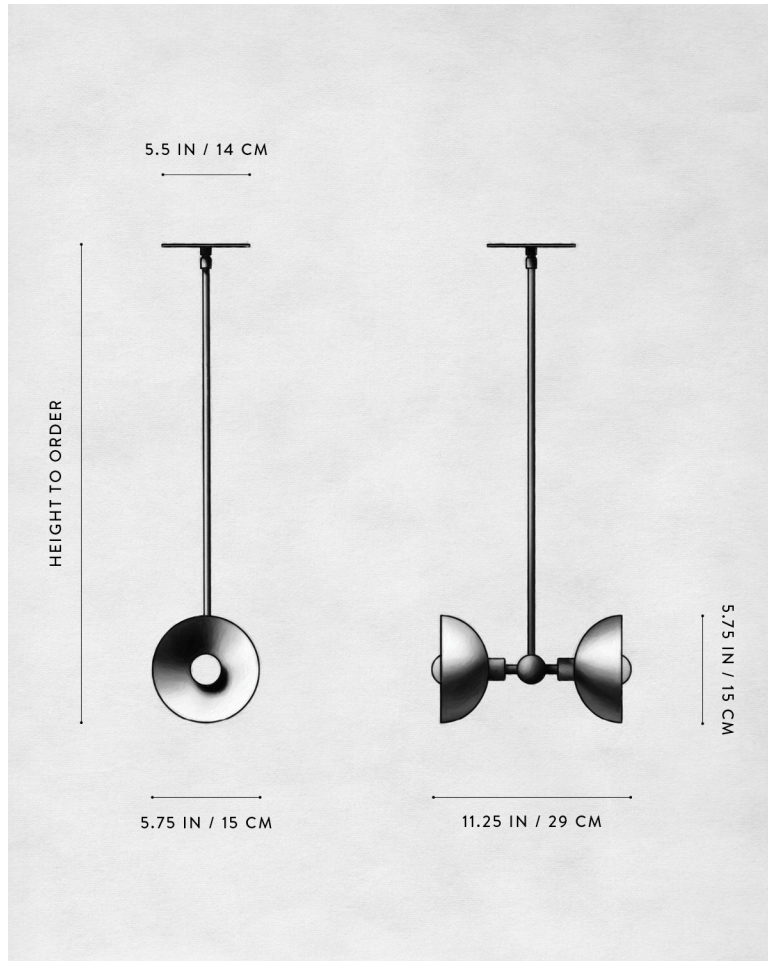

A P P A R A T U S

AGED BRASS / BLACKENED BRASS

TRAPEZE : 2 PENDANT

REFERENCE

MOLECULAR GEOMETRY
CAPTURED STATES OF MOTION

COMPOSITION

SPHERES AND LINE SEGMENTS
TRIANGULAR SUSPENSION
BRASS OR HAND-CAST PORCELAIN BOWLS

A P P A R A T U S

AGED BRASS / PORCELAIN

AGED BRASS / BLACKENED BRASS

AGED BRASS

AGED BRASS / BLACKENED BRASS

A P P A R A T U S

TRAPEZE : 2 PENDANT

DIMENSIONS

11.25 W, 5.75 D IN
29 W, 15 D CM

WEIGHT

HEIGHT TO ORDER
APPROX. 4 LBS / 2 KG

PRICE

FROM \$2400 BRASS
FROM \$2600 PORCELAIN OR TWO-TONE BOWL
TWO-TONE IS AGED BRASS BOWL INTERIOR
WITH BLACKENED BRASS BOWL EXTERIOR

MINIMUM HEIGHT INCLUDES ADD HEIGHT

12.75 IN
60 IN
\$10 / IN

VOLTAGE

120-240
UL / CE

LAMPING BULB INCLUDED

MAX 40W
2 X 3W DIMMABLE LED BULB
240 LUMENS EACH
2500K

BULB LIFE

120V : E12 GLOBE SM : MATTE WHITE
240V : E14 GLOBE SM : MATTE WHITE
30,000 HOURS