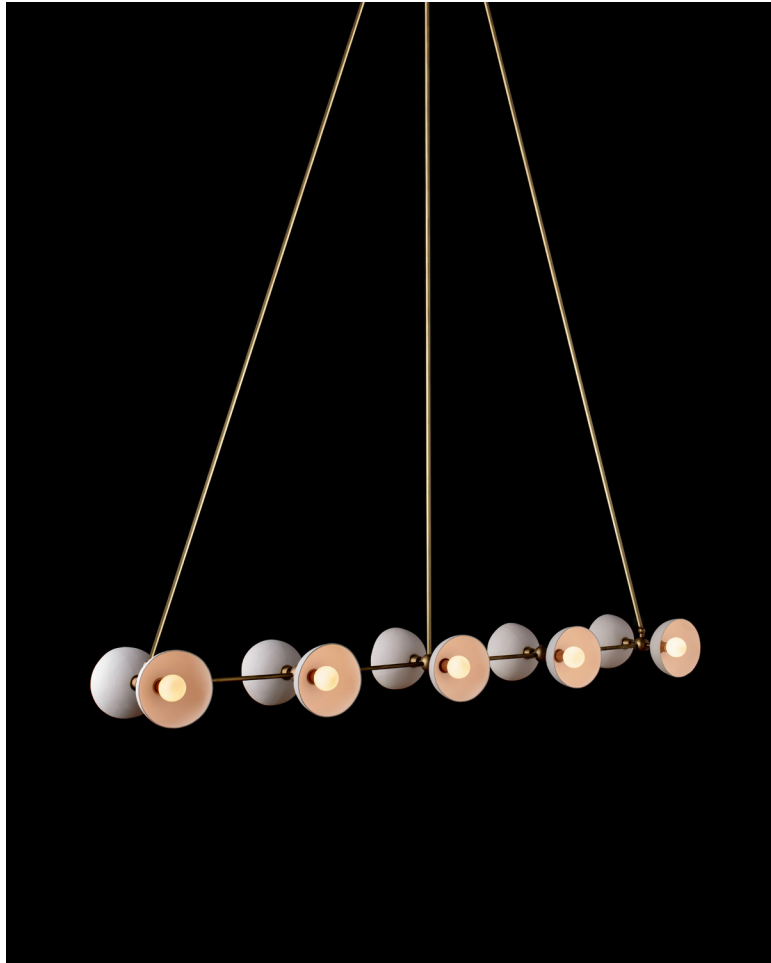

A P P A R A T U S

AGED BRASS / PORCELAIN

TRAPEZE : 10 PENDANT

REFERENCE

MOLECULAR GEOMETRY
CAPTURED STATES OF MOTION

COMPOSITION

SPHERES AND LINE SEGMENTS
TRIANGULAR SUSPENSION
BRASS OR HAND-CAST PORCELAIN BOWLS

A P P A R A T U S

AGED BRASS / PORCELAIN

AGED BRASS / BLACKENED BRASS

AGED BRASS

AGED BRASS / BLACKENED BRASS

A P P A R A T U S

TRAPEZE : 10 PENDANT

DIMENSIONS	58.25 W, 11 D IN 148 W, 28 D CM HEIGHT TO ORDER
WEIGHT	APPROX. 15 LBS / 7 KG
PRICE	FROM \$9600 BRASS FROM \$10600 PORCELAIN OR TWO-TONE BOWL TWO-TONE IS AGED BRASS BOWL INTERIOR WITH BLACKENED BRASS BOWL EXTERIOR
MINIMUM HEIGHT INCLUDES	16 IN
ADD HEIGHT	\$30 / IN
VOLTAGE	120-240 UL / CE
LAMPING	MAX 40W
BULB INCLUDED	10 X 3W DIMMABLE LED BULB 240 LUMENS EACH 2500K
BULB LIFE	120V : E12 GLOBE SM : MATTE WHITE 240V : E14 GLOBE SM : MATTE WHITE 30,000 HOURS
DEPOSIT	50% UPON ORDER
BALANCE	DUE PRIOR TO SHIPPING
LEAD TIME	PLEASE REFER TO WEBSITE