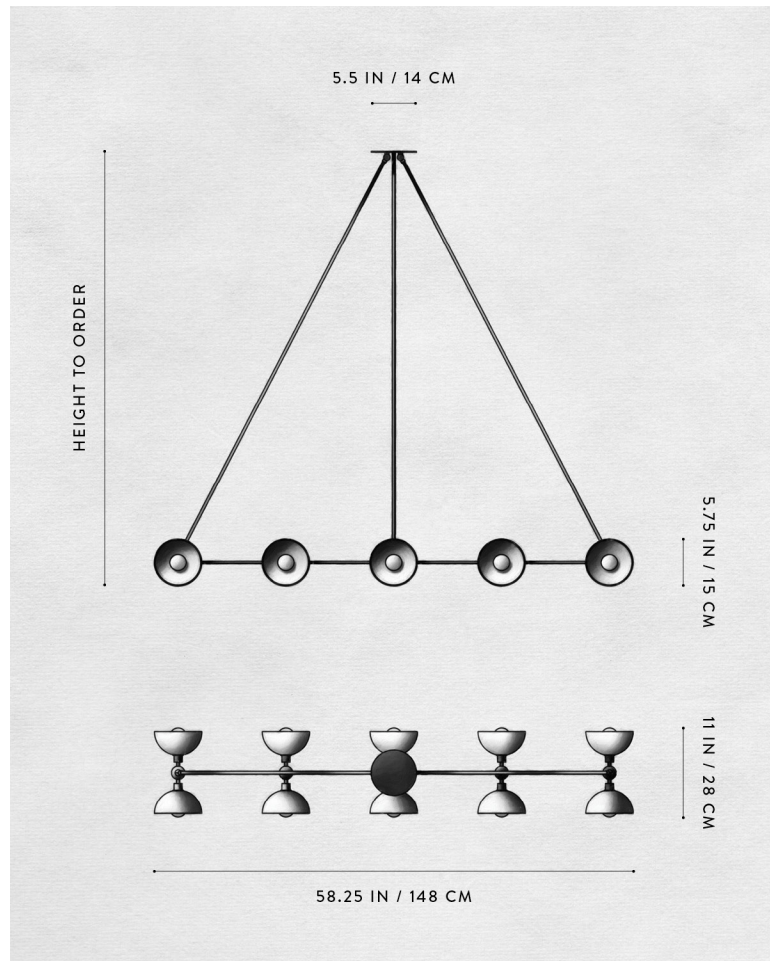

A P P A R A T U S

AGED BRASS / PORCELAIN

TRAPEZE : 10 PENDANT

REFERENCE

MOLECULAR GEOMETRY
CAPTURED STATES OF MOTION

COMPOSITION

SPHERES AND LINE SEGMENTS
TRIANGULAR SUSPENSION
BRASS OR HAND-CAST PORCELAIN BOWLS

A P P A R A T U S

AGED BRASS / PORCELAIN

AGED BRASS / BLACKENED BRASS

AGED BRASS

AGED BRASS / BLACKENED BRASS

A P P A R A T U S

TRAPEZE : 10 PENDANT

DIMENSIONS	58.25 W, 11 D IN 148 W, 28 D CM HEIGHT TO ORDER
WEIGHT	APPROX. 15 LBS / 7 KG
PRICE	FROM \$9600 BRASS FROM \$10600 PORCELAIN OR TWO-TONE BOWL TWO-TONE IS AGED BRASS BOWL INTERIOR WITH BLACKENED BRASS BOWL EXTERIOR
MINIMUM HEIGHT INCLUDES	16 IN
ADD HEIGHT	\$30 / IN
VOLTAGE	120-240 UL / CE
LAMPING	MAX 40W
BULB INCLUDED	10 X 3W DIMMABLE LED BULB 240 LUMENS EACH 2500K
BULB LIFE	120V : E12 GLOBE SM : MATTE WHITE 240V : E14 GLOBE SM : MATTE WHITE 30,000 HOURS
DEPOSIT	50% UPON ORDER
BALANCE	DUE PRIOR TO SHIPPING
LEAD TIME	PLEASE REFER TO WEBSITE