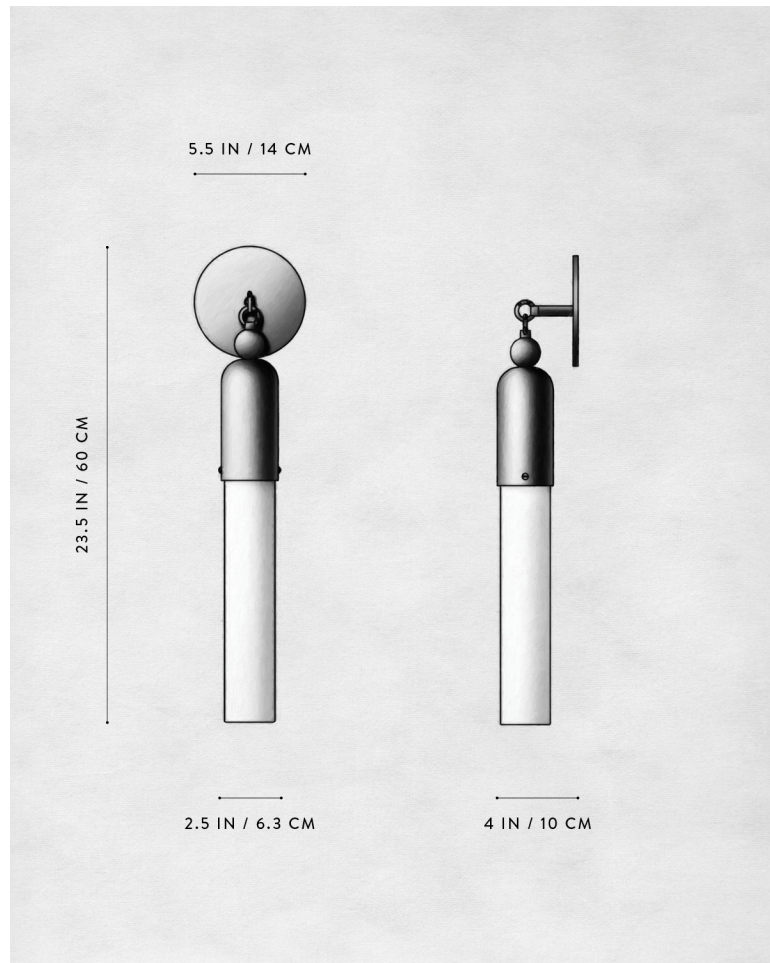

A P P A R A T U S

AGED BRASS

TASSEL : 1 SCONCE

REFERENCE	PASSEMENERIE HISTORICAL REINTERPRETATION YVES SAINT LAURENT
COMPOSITION	MOLD-BLOWN GLASS CYLINDERS BRASS DOME AND ARMATURE

A P P A R A T U S

AGED BRASS

BLACKENED BRASS

A P P A R A T U S

	TASSEL : 1 SCONCE
DIMENSIONS	23.5 H, 2.5 W, 4 D IN 60 H, 6.3 W, 10 D CM
WEIGHT	APPROX. 5 LBS / 2 KG
PRICE	FROM \$2400
VOLTAGE	120-240 UL / CE
LAMPING	8W DIMMABLE LED 800 LUMENS 2700K
DRIVER LIFE	50,000 HOURS
DEPOSIT	50% UPON ORDER
BALANCE	DUE PRIOR TO SHIPPING
LEAD TIME	PLEASE REFER TO WEBSITE