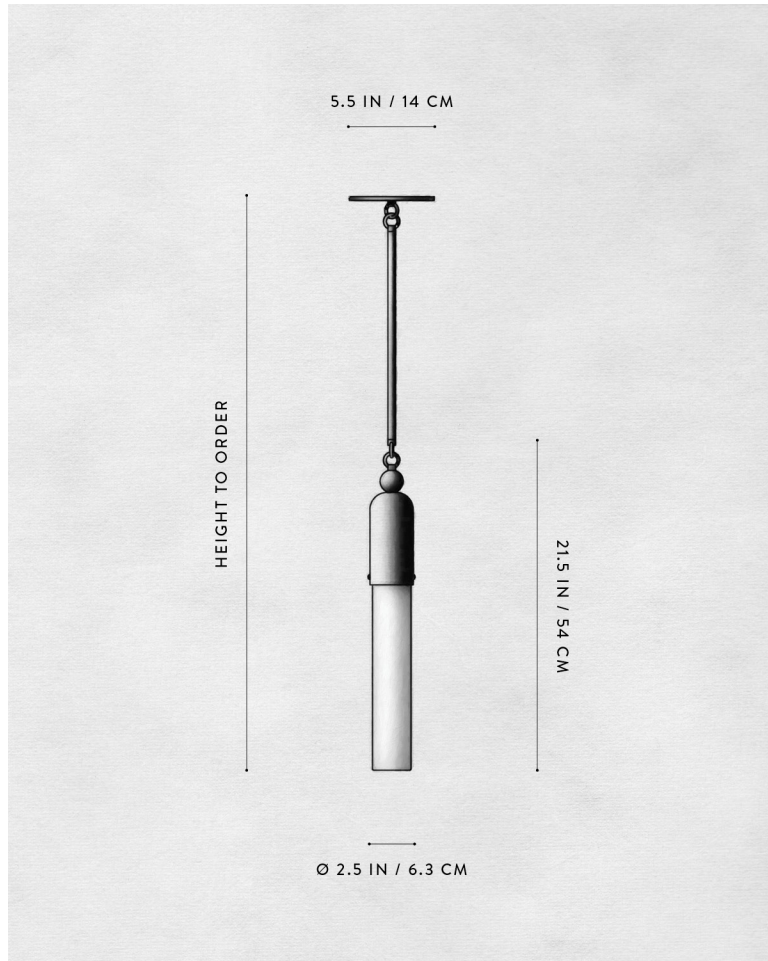

## TASSEL : 1 PENDANT

REFERENCE PASSEMENTERIE  
HISTORICAL REINTERPRETATION  
YVES SAINT LAURENT

COMPOSITION MOLD-BLOWN GLASS CYLINDERS  
BRASS DOME AND ARMATURE

A P P A R A T U S

BLACKENED BRASS

BLACKENED BRASS

# A P P A R A T U S

	TASSEL : 1 PENDANT
DIMENSIONS	Ø 2.5 IN Ø 6.3 CM HEIGHT TO ORDER
WEIGHT	APPROX. 5 LBS / 2 KG
PRICE	FROM \$2800
MINIMUM HEIGHT	22 IN
INCLUDES	60 IN
ADD HEIGHT	\$10 / IN
VOLTAGE	120-240 UL / CE
LAMPING	8W DIMMABLE LED 800 LUMENS 2700K
DRIVER LIFE	50,000 HOURS
DEPOSIT	50% UPON ORDER
BALANCE	DUE PRIOR TO SHIPPING
LEAD TIME	PLEASE REFER TO WEBSITE
	FINISHED AND ASSEMBLED BY HAND IN NY DOMESTIC AND IMPORTED COMPONENTS