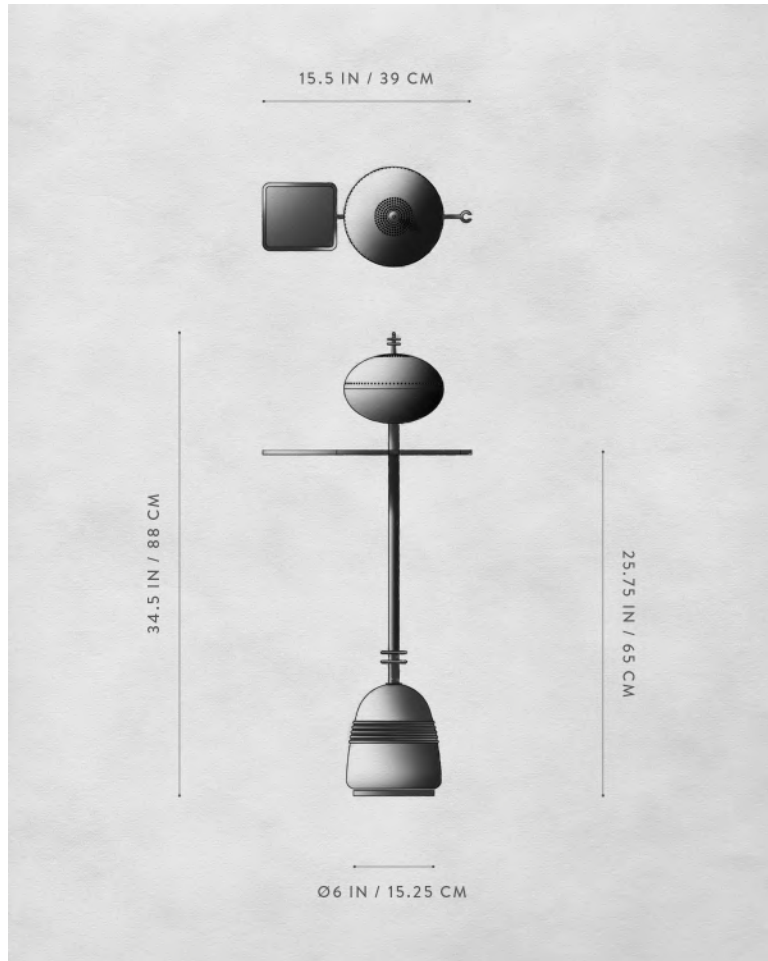

A P P A R A T U S

STANDBY IN ASSORTED COLORS AND FINISHES

A P P A R A T U S

DIMENSIONS

STANDBY : SMOKING TABLE

34.5 H, 15.5 W, 7.5 D IN
88 H, 39 W, 19 D CM

PRICE

\$6800