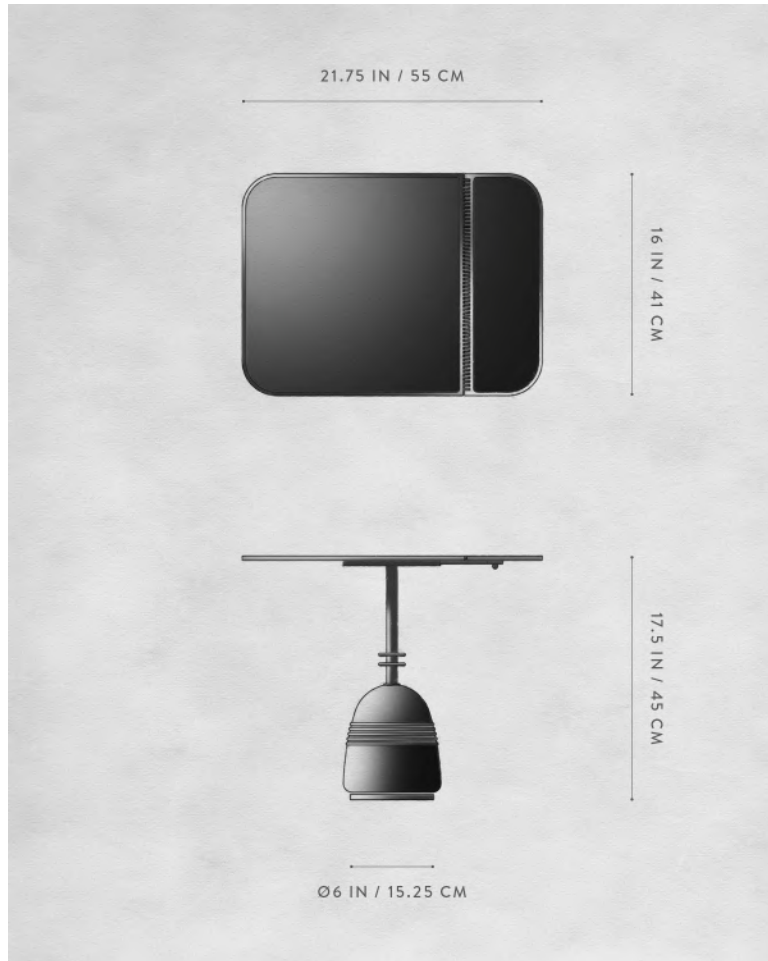

## STANDBY : SIDE TABLE

REFERENCE TELEVISION TRAY  
CADILLAC LANDAU TOP

COMPOSITION ALUMINIUM ARMATURE  
MARBLE  
PATENT LEATHER

A P P A R A T U S

TARNISHED SILVER / COLORWAY 01

A P P A R A T U S

TARNISHED SILVER / COLORWAY 01

# A P P A R A T U S

STANDBY : SIDE TABLE

DIMENSIONS

17.5 H, 21.75 W, 16 D IN  
45 H, 55 W, 41 D CM

PRICE

\$7800

DEPOSIT  
BALANCE  
LEAD TIME

50% UPON ORDER  
DUE PRIOR TO SHIPPING  
PLEASE REFER TO WEBSITE