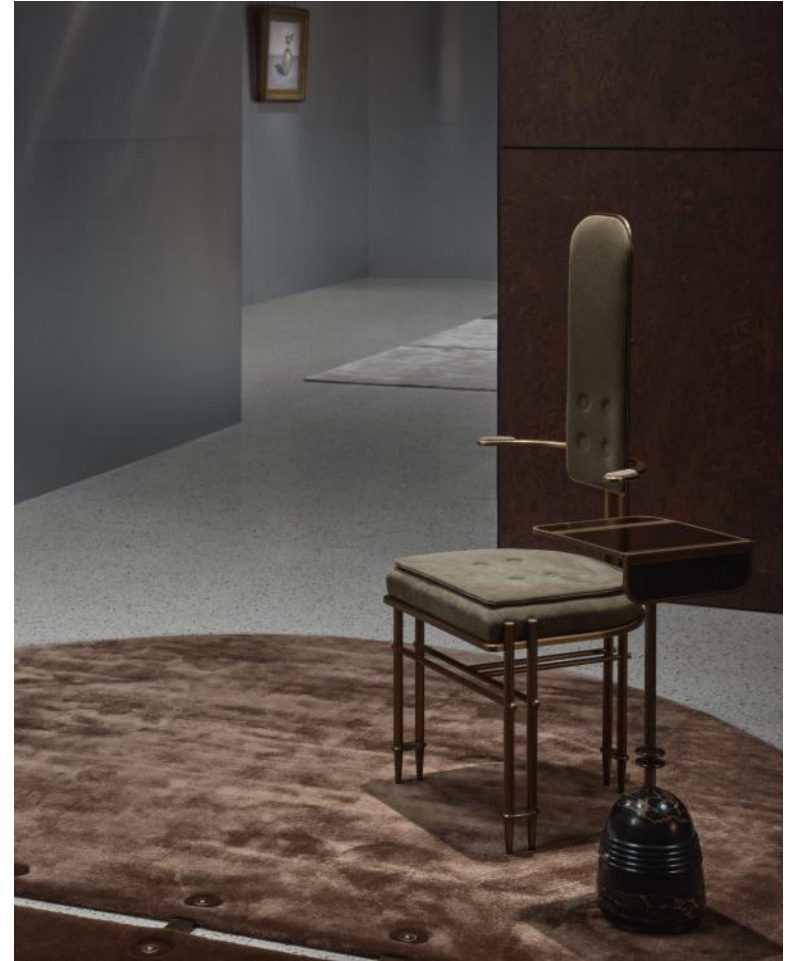

A P P A R A T U S

TARNISHED SILVER / COLORWAY 01

STANDBY : COCKTAIL TABLE

REFERENCE	TELEVISION TRAY CADILLAC LANDAU TOP
COMPOSITION	ALUMINIUM ARMATURE MARBLE PATENT LEATHER

A P P A R A T U S

AGED BRASS / COLORWAY 03

A P P A R A T U S

TARNISHED SILVER / COLORWAY 02

A P P A R A T U S

AGED BRASS / COLORWAY 03

AGED BRASS / COLORWAY 03

A P P A R A T U S

STANDBY IN ASSORTED COLORS AND FINISHES

A P P A R A T U S

STANDBY : COCKTAIL TABLE

DIMENSIONS

24.5 H, 13.75 W, 10.25 D IN
62 H, 35 W, 26 D CM

PRICE

\$6600

DEPOSIT
BALANCE
LEAD TIME

50% UPON ORDER
DUE PRIOR TO SHIPPING
PLEASE REFER TO WEBSITE

FINISHED AND ASSEMBLED BY HAND IN NY
DOMESTIC AND IMPORTED COMPONENTS

STANDBY : COCKTAIL TABLE

METAL	AGED BRASS [LACQUERED] TARNISHED SILVER [LACQUERED]
COLORWAY 01	POWDER PATENT LEATHER SILK GEORGETTE MARBLE
COLORWAY 02	OCHRE PATENT LEATHER LUMACHELLA MARBLE
COLORWAY 03	BLACK PATENT LEATHER NERO PORTORO MARBLE