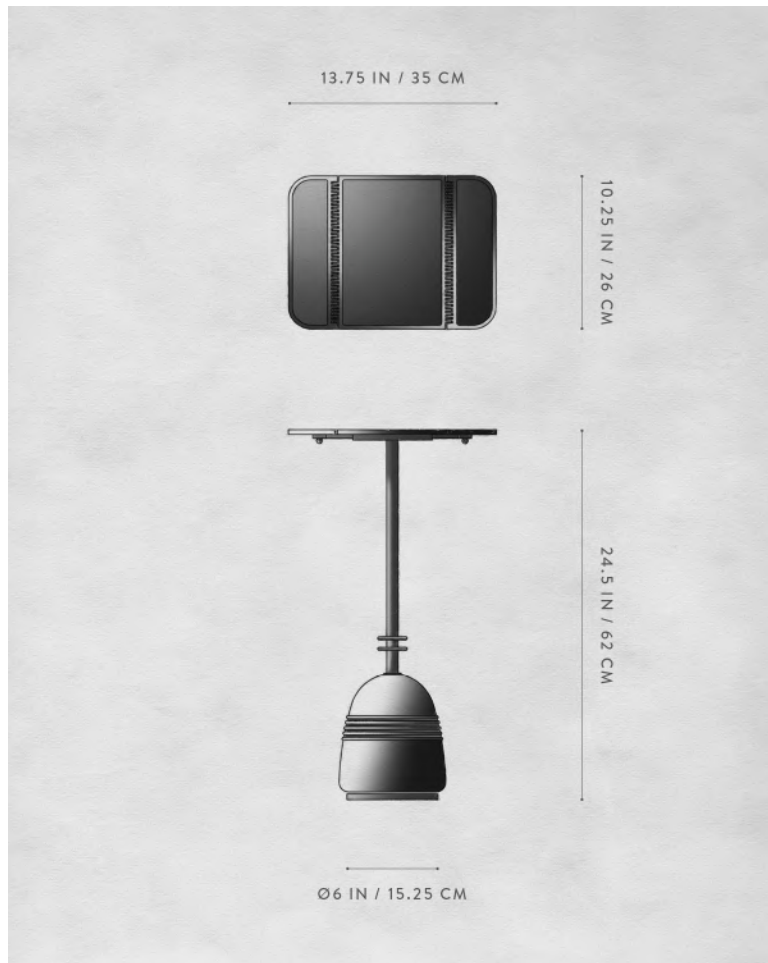

STANDBY : COCKTAIL TABLE

DIMENSIONS

24.5 H, 13.75 W, 10.25 D IN
62 H, 35 W, 26 D CM

PRICE

\$6600

DEPOSIT
BALANCE
LEAD TIME

50% UPON ORDER
DUE PRIOR TO SHIPPING
PLEASE REFER TO WEBSITE

FINISHED AND ASSEMBLED BY HAND IN NY
DOMESTIC AND IMPORTED COMPONENTS