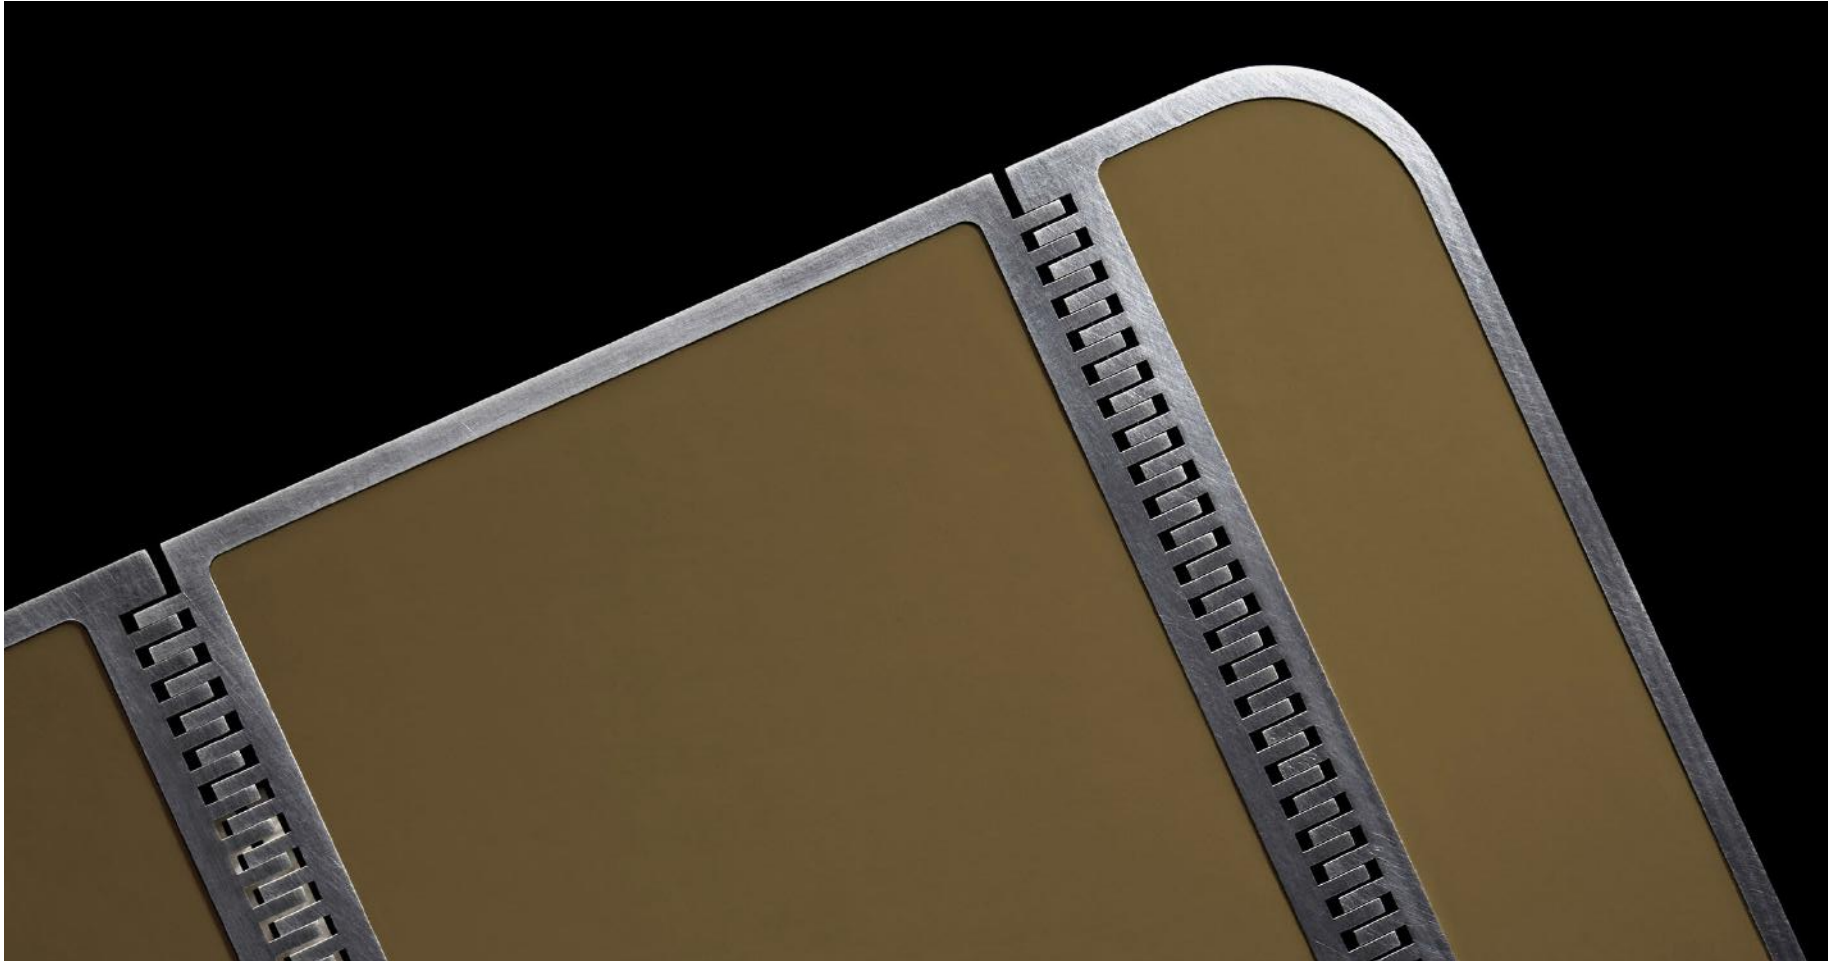

A P P A R A T U S

TARNISHED SILVER / COLORWAY 02