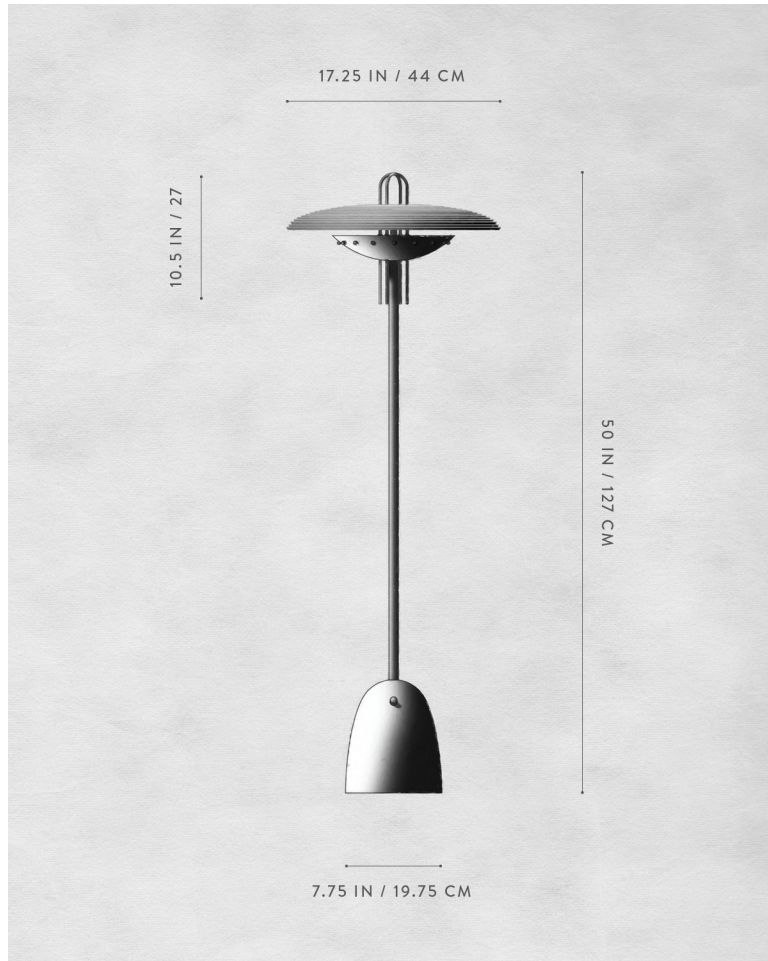

A P P A R A T U S

OIL-RUBBED BRONZE / SMOKED GLASS

SIGNAL Y : FLOOR LAMP

REFERENCE

SATELLITE COMMUNICATION
FRESNEL LENS
ERWIN BLUMENFELD - PORTRAITS THROUGH GLASS

COMPOSITION

PRESSED GLASS
BRASS ARMATURE

A P P A R A T U S

BLACKENED BRASS / CLEAR GLASS

TARNISHED SILVER / SMOKED GLASS

A P P A R A T U S

OIL-RUBBED BRONZE

AGED BRASS / CLEAR GLASS

A P P A R A T U S

SIGNAL Y : FLOOR LAMP

DIMENSIONS	50 H, Ø 17.25 IN 127 H, Ø 44 CM
WEIGHT	APPROX. 62 LBS / 28 KG
PRICE	FROM \$7400
VOLTAGE	120-240
LAMPING	15W DIMMABLE LED 1800K-3000K WARM DIM 1320 LUMENS
DRIVER LIFE	50,000 HOURS
DEPOSIT	50% UPON ORDER
BALANCE	DUE PRIOR TO SHIPPING
LEAD TIME	PLEASE REFER TO WEBSITE

SIGNAL Y : FLOOR LAMP

GLASS

CLEAR
SMOKED

METAL

AGED BRASS [WAXED]
OIL-RUBBED BRONZE [WAXED]
BLACKENED BRASS [WAXED]
TARNISHED SILVER [LACQUERED] ADD 35%