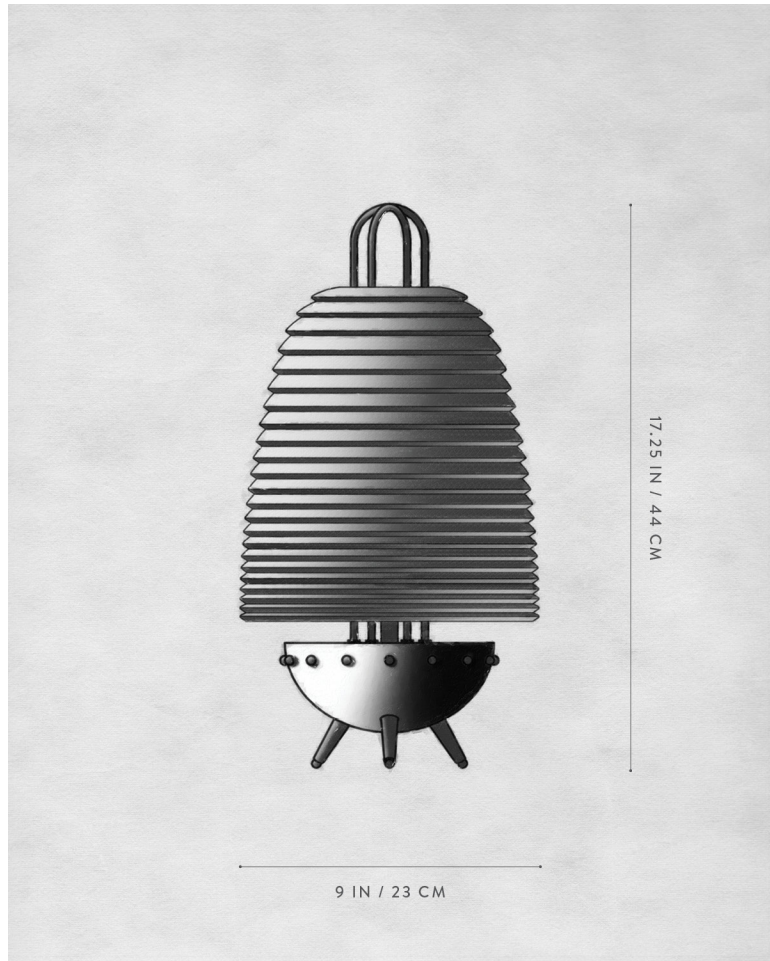

## SIGNAL X : TABLE LAMP

REFERENCE      SATELLITE COMMUNICATION  
                      FRESNEL LENS  
                      ERWIN BLUMENFELD - PORTRAITS THROUGH GLASS

COMPOSITION    PRESSED GLASS  
                      BRASS ARMATURE

## SIGNAL X : TABLE LAMP LARGE

### DIMENSIONS

17.25 H, Ø 9 IN

44 H, Ø 23 CM