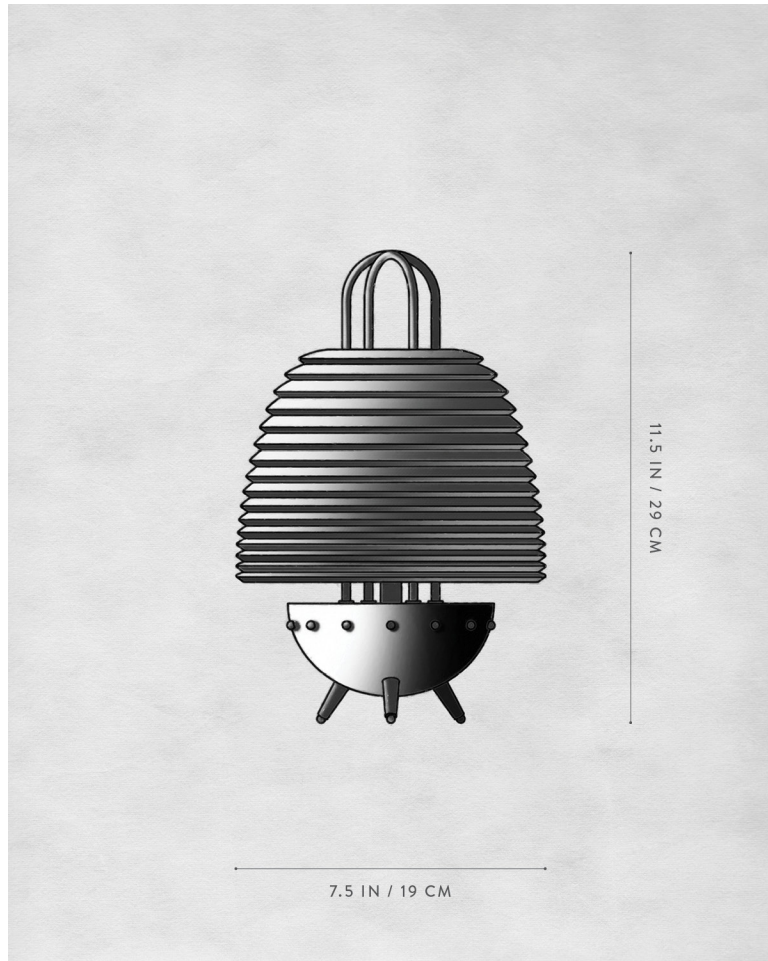

### DIMENSIONS

17.25 H, Ø 9 IN

44 H, Ø 23 CM

### BALANCE

DUE PRIOR TO SHIPPING

## SIGNAL X : TABLE LAMP SMALL

DIMENSIONS	11.5 H, Ø 7.5 IN 29 H, Ø 19 CM
WEIGHT	APPROX. 7 LBS / 3 KG
PRICE	FROM \$4000
VOLTAGE	120-240
LAMPING	ETL / CB / CE / UKCA 8W DIMMABLE LED 1800K-3000K WARM DIM 660 LUMENS USB 2.0 PLUG UNIVERSAL WALL ADAPTOR AND INTERCHANGEABLE BLADES INCLUDED
DRIVER LIFE	50,000 HOURS
DEPOSIT	50% UPON ORDER
BALANCE	DUE PRIOR TO SHIPPING
LEAD TIME	PLEASE REFER TO WEBSITE